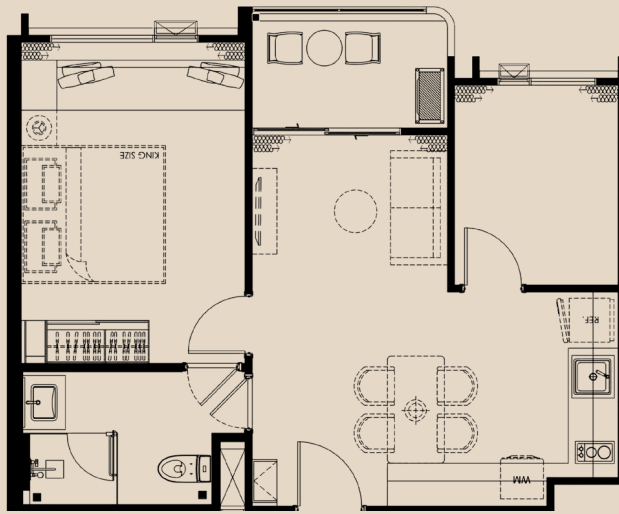

1 BEDROOM PLUS 55 SQ.M.