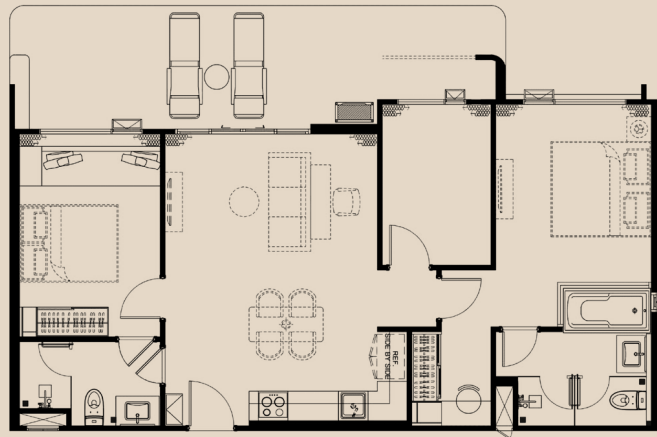

2 BEDROOM 105 SQ.M.

UNIT PLAN