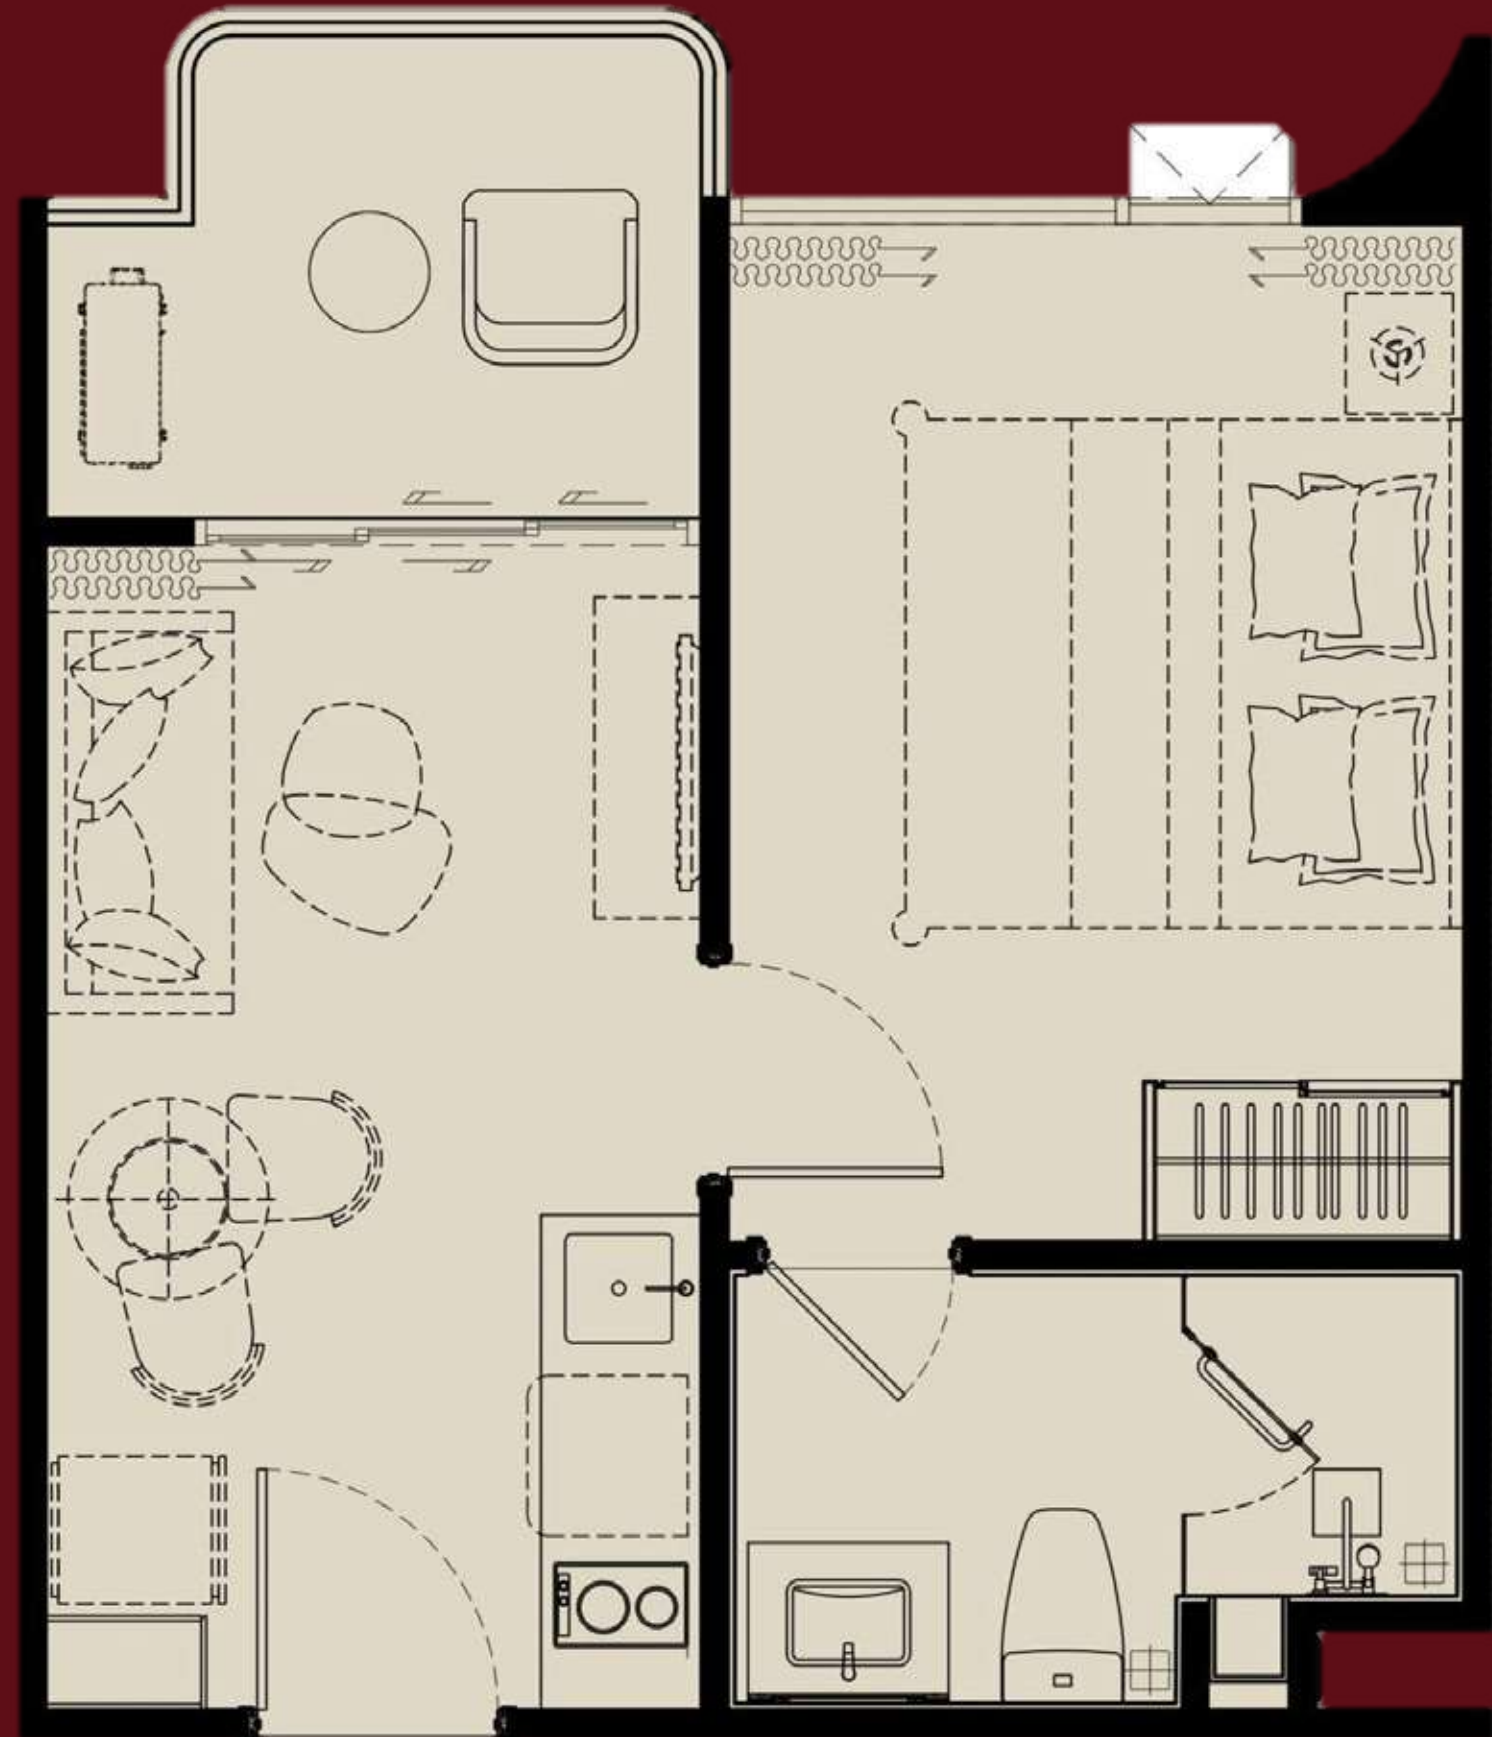

MASTER PLAN

BUILDING B

PET FRIENDLY, BUILDING C

BUILDING D

BUILDING A

PARKING P

SHOW UNIT STANDARD DECORATION 1BEDROOM S 28 SQ.M.

*COMPANY RESERVES THE RIGHT TO AMEND THE TERMS AND CONDITIONS, AT ANY TIME WITHOUT PRIOR NOTICE.
*THE IMAGES SHOWN ARE COMPUTER GENERATED. ANY CHANGE CAN BE APPLIED WITHOUT NOTICE. ALL RIGHTS RESERVED

SHOW UNIT FULL DECORATION 1BEDROOM S 32 SQ.M.

*COMPANY RESERVES THE RIGHT TO AMEND THE TERMS AND CONDITIONS, AT ANY TIME WITHOUT PRIOR NOTICE.
*THE IMAGES SHOWN ARE COMPUTER GENERATED. ANY CHANGE CAN BE APPLIED WITHOUT NOTICE. ALL RIGHTS RESERVED