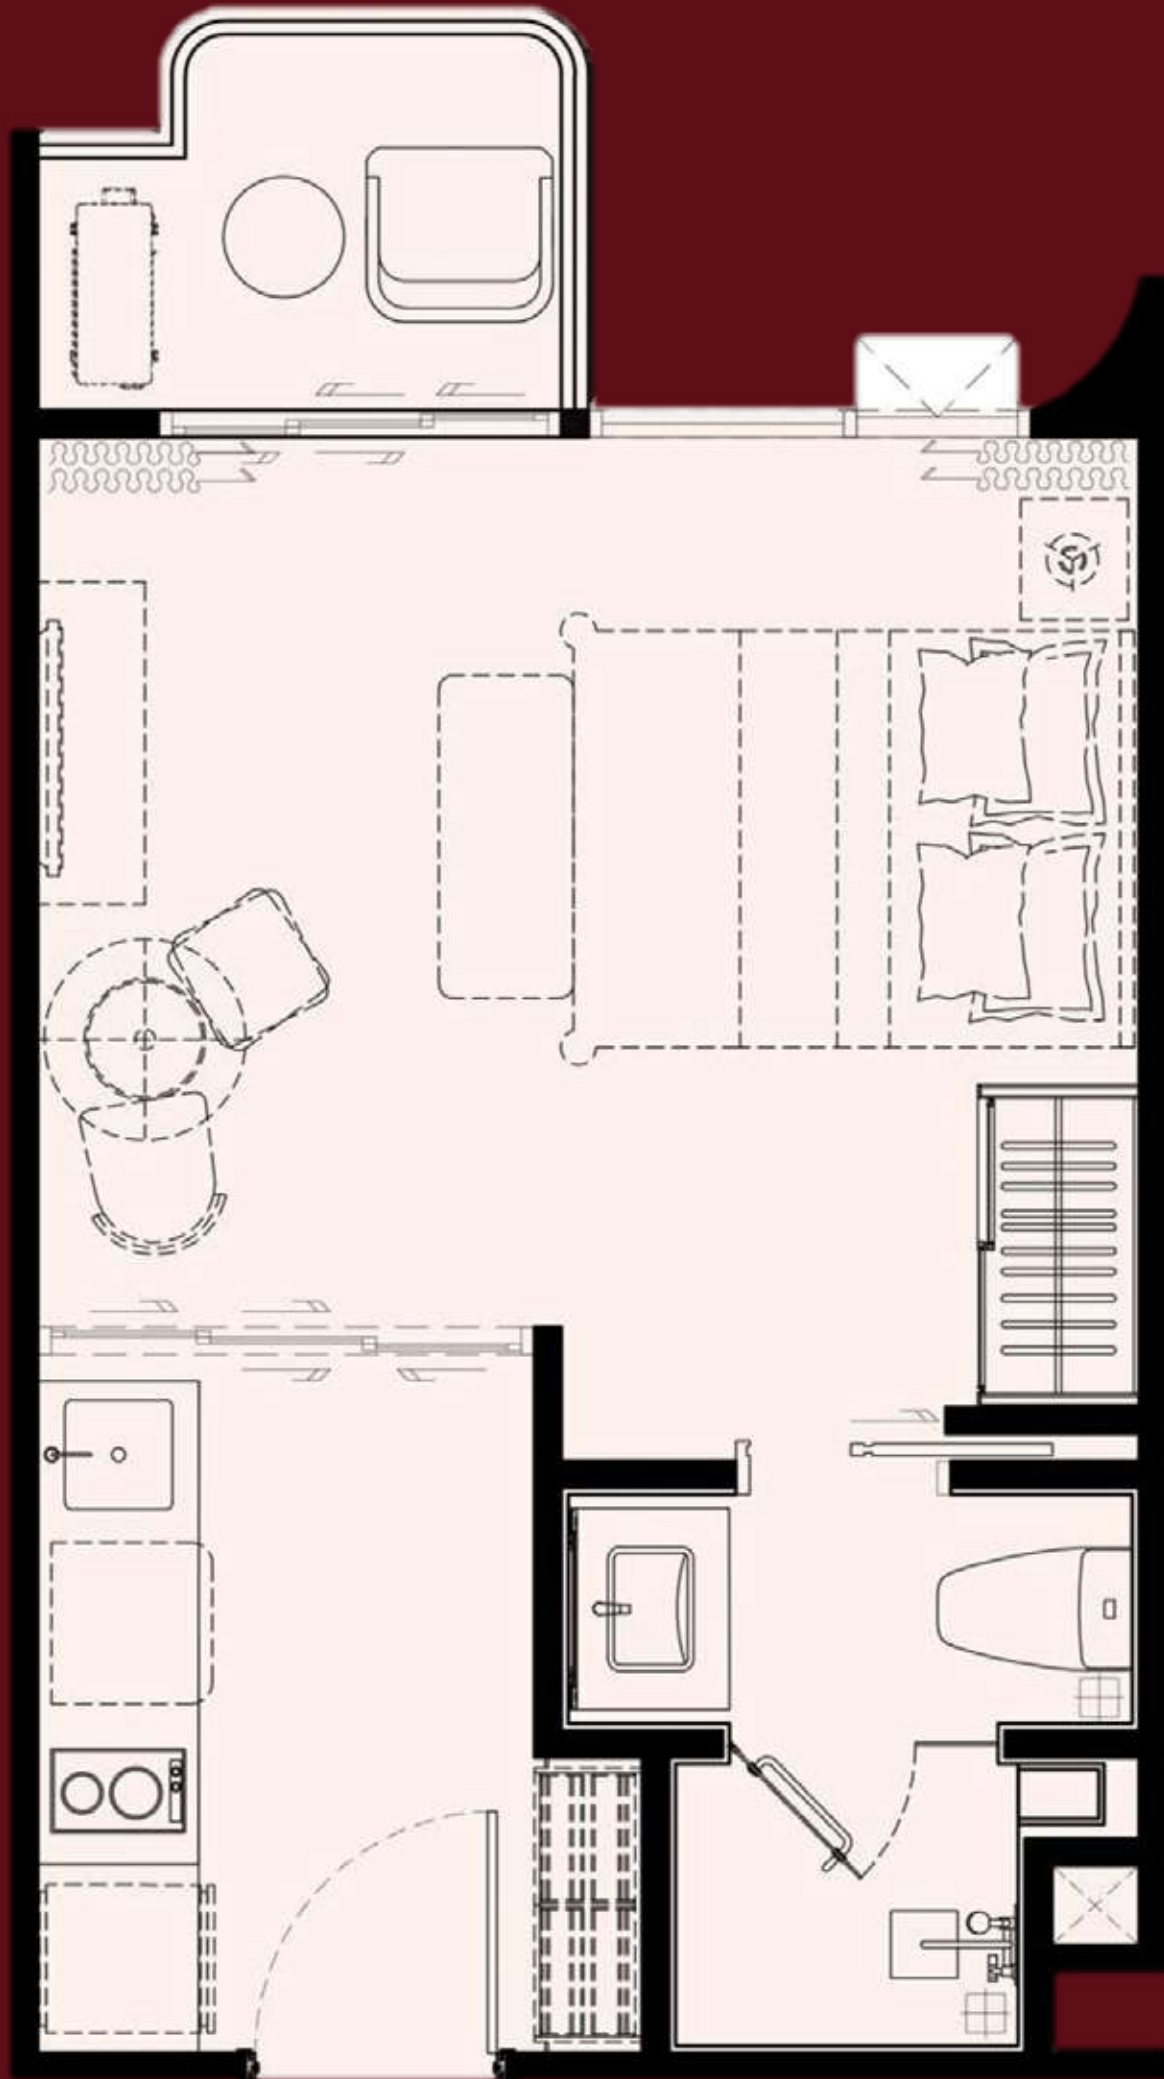

MASTER PLAN

BUILDING B

PET FRIENDLY, BUILDING C

BUILDING D

BUILDING A

PARKING P

SHOW UNIT STANDARD DECORATION 1BEDROOM S 28 SQ.M.

*COMPANY RESERVES THE RIGHT TO AMEND THE TERMS AND CONDITIONS, AT ANY TIME WITHOUT PRIOR NOTICE.
*THE IMAGES SHOWN ARE COMPUTER GENERATED. ANY CHANGE CAN BE APPLIED WITHOUT NOTICE. ALL RIGHTS RESERVED

SHOW UNIT FULL DECORATION 1BEDROOM S 32 SQ.M.

*COMPANY RESERVES THE RIGHT TO AMEND THE TERMS AND CONDITIONS, AT ANY TIME WITHOUT PRIOR NOTICE.
*THE IMAGES SHOWN ARE COMPUTER GENERATED. ANY CHANGE CAN BE APPLIED WITHOUT NOTICE. ALL RIGHTS RESERVED