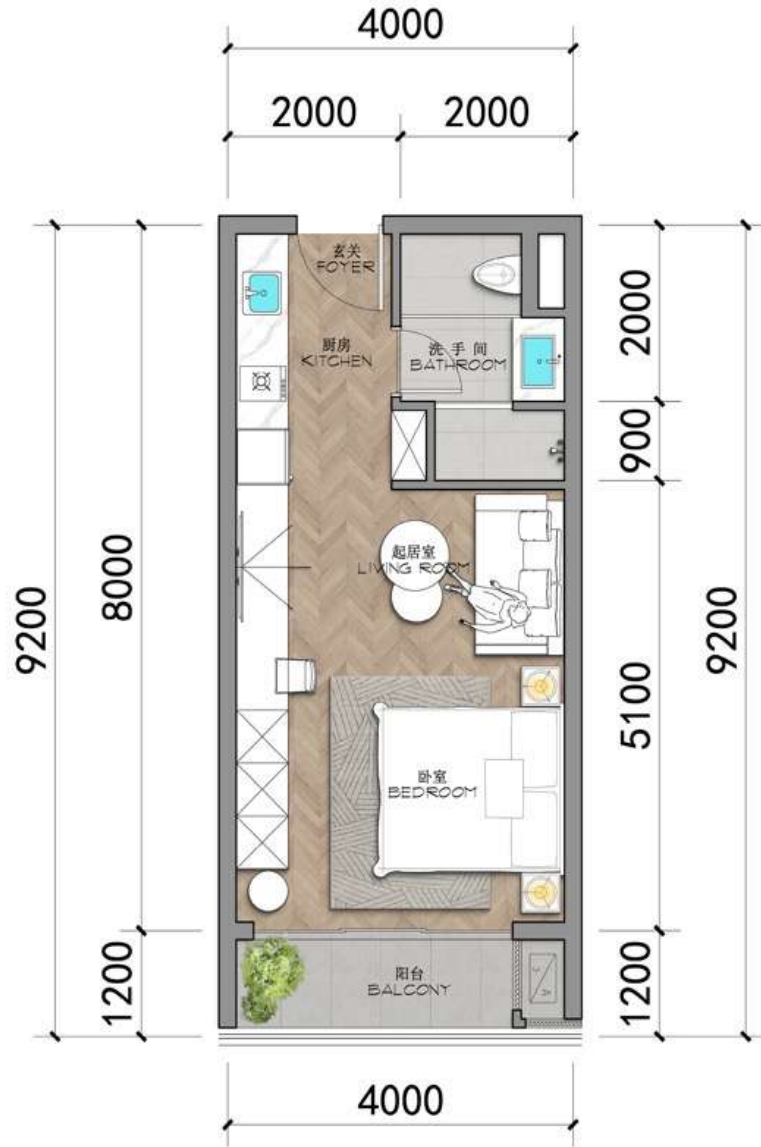

The pictures are renderings.
The developer reserves the right to change them without notice.