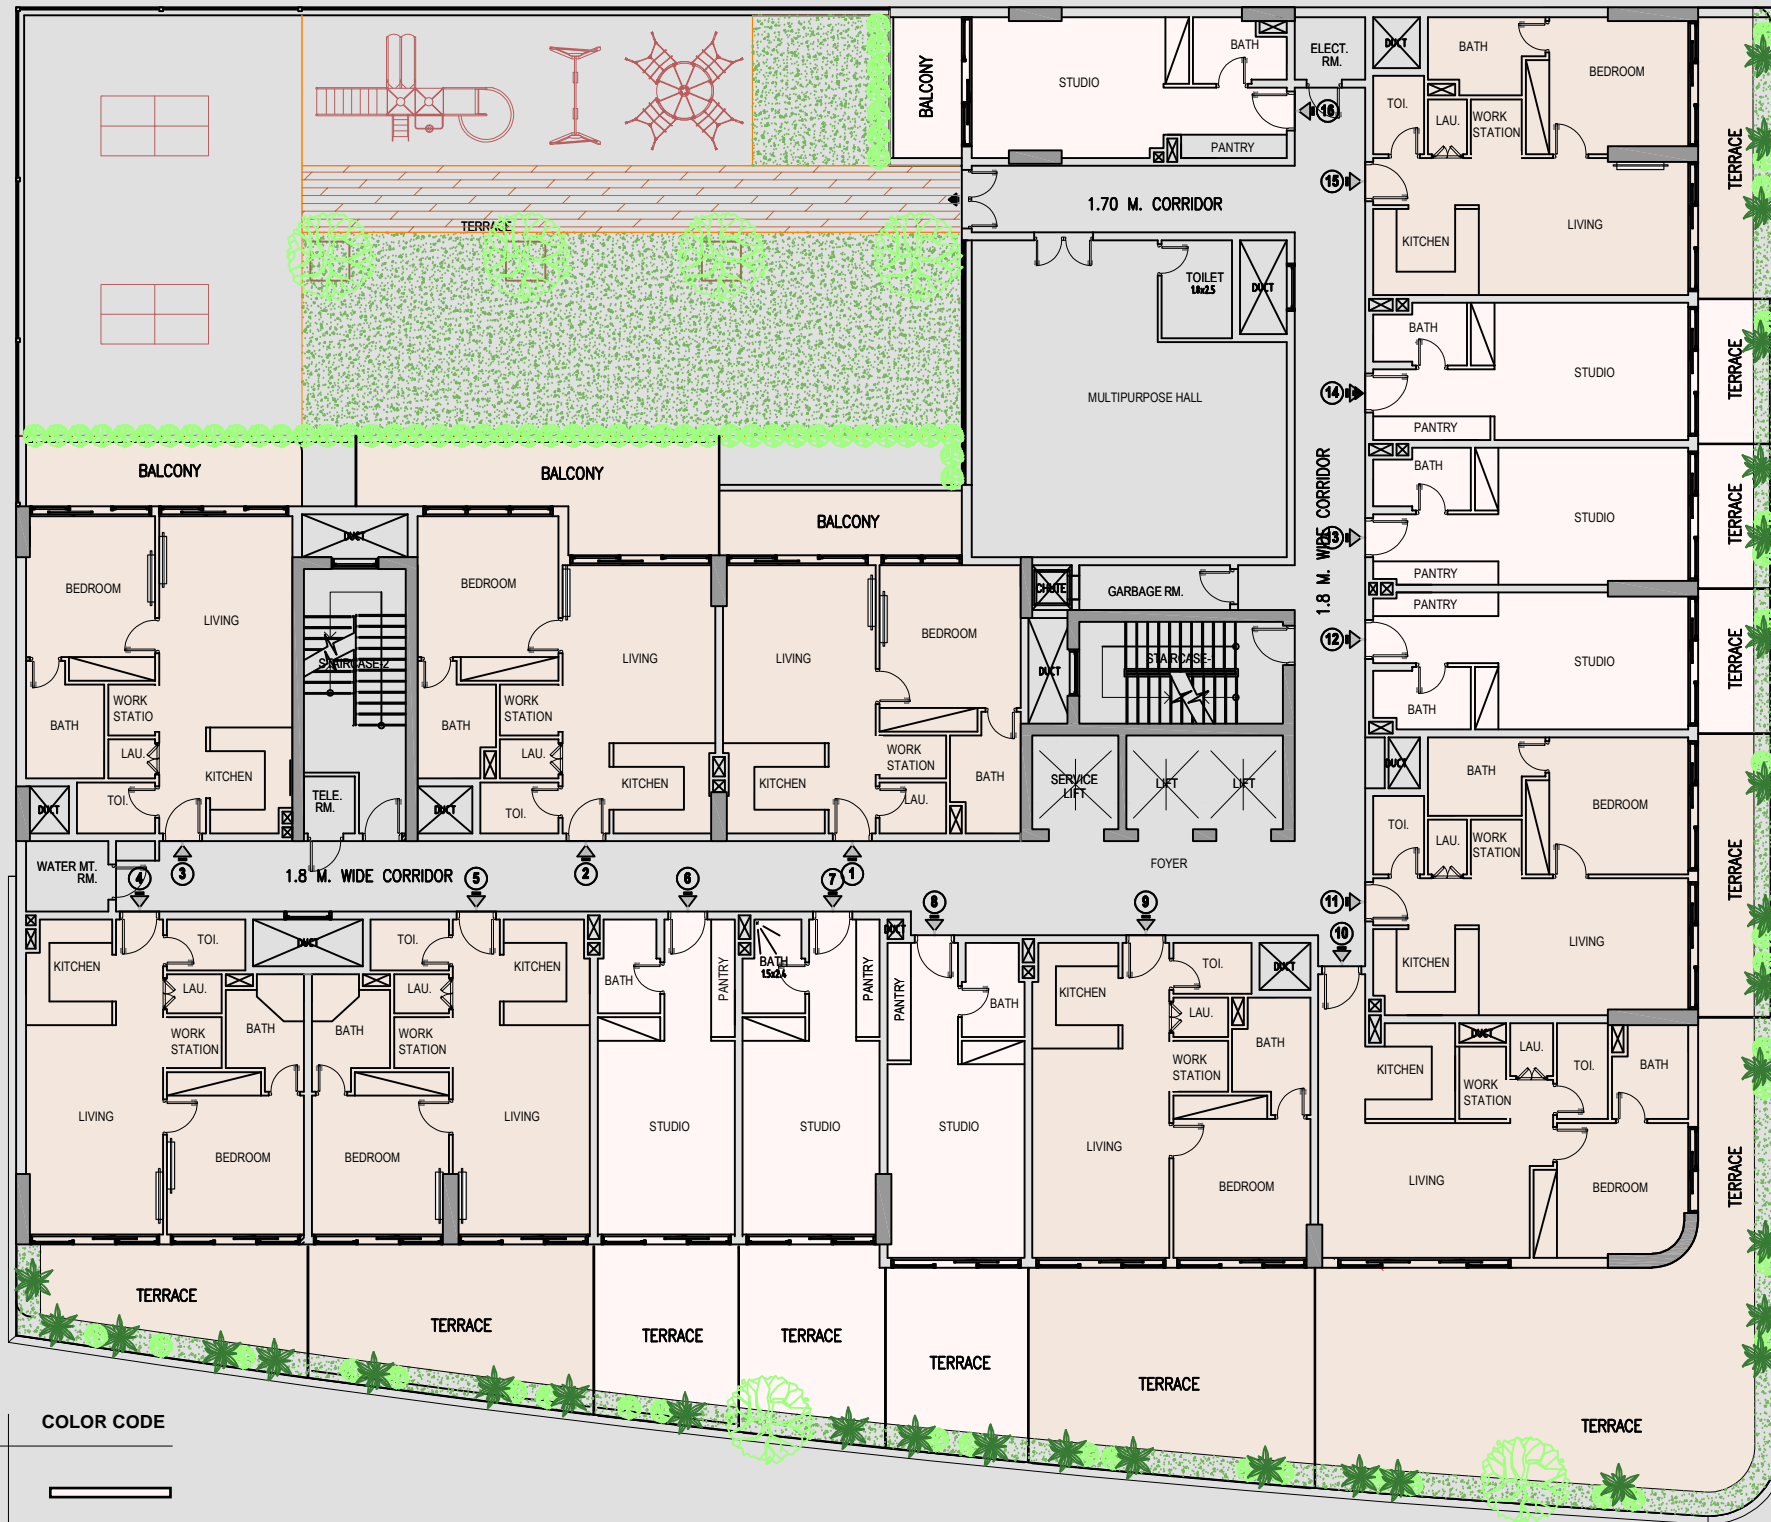

IMTIAZ  
DEVELOPMENTS

Pearl  
House  
BY IMTIAZ

FLOOR PLAN

UNIT TYPE      COLOR CODE

STUDIO     

1BHK     

# 1ST FLOOR

# 2ND FLOOR

UNIT TYPE	COLOR CODE
STUDIO	
1BHK	