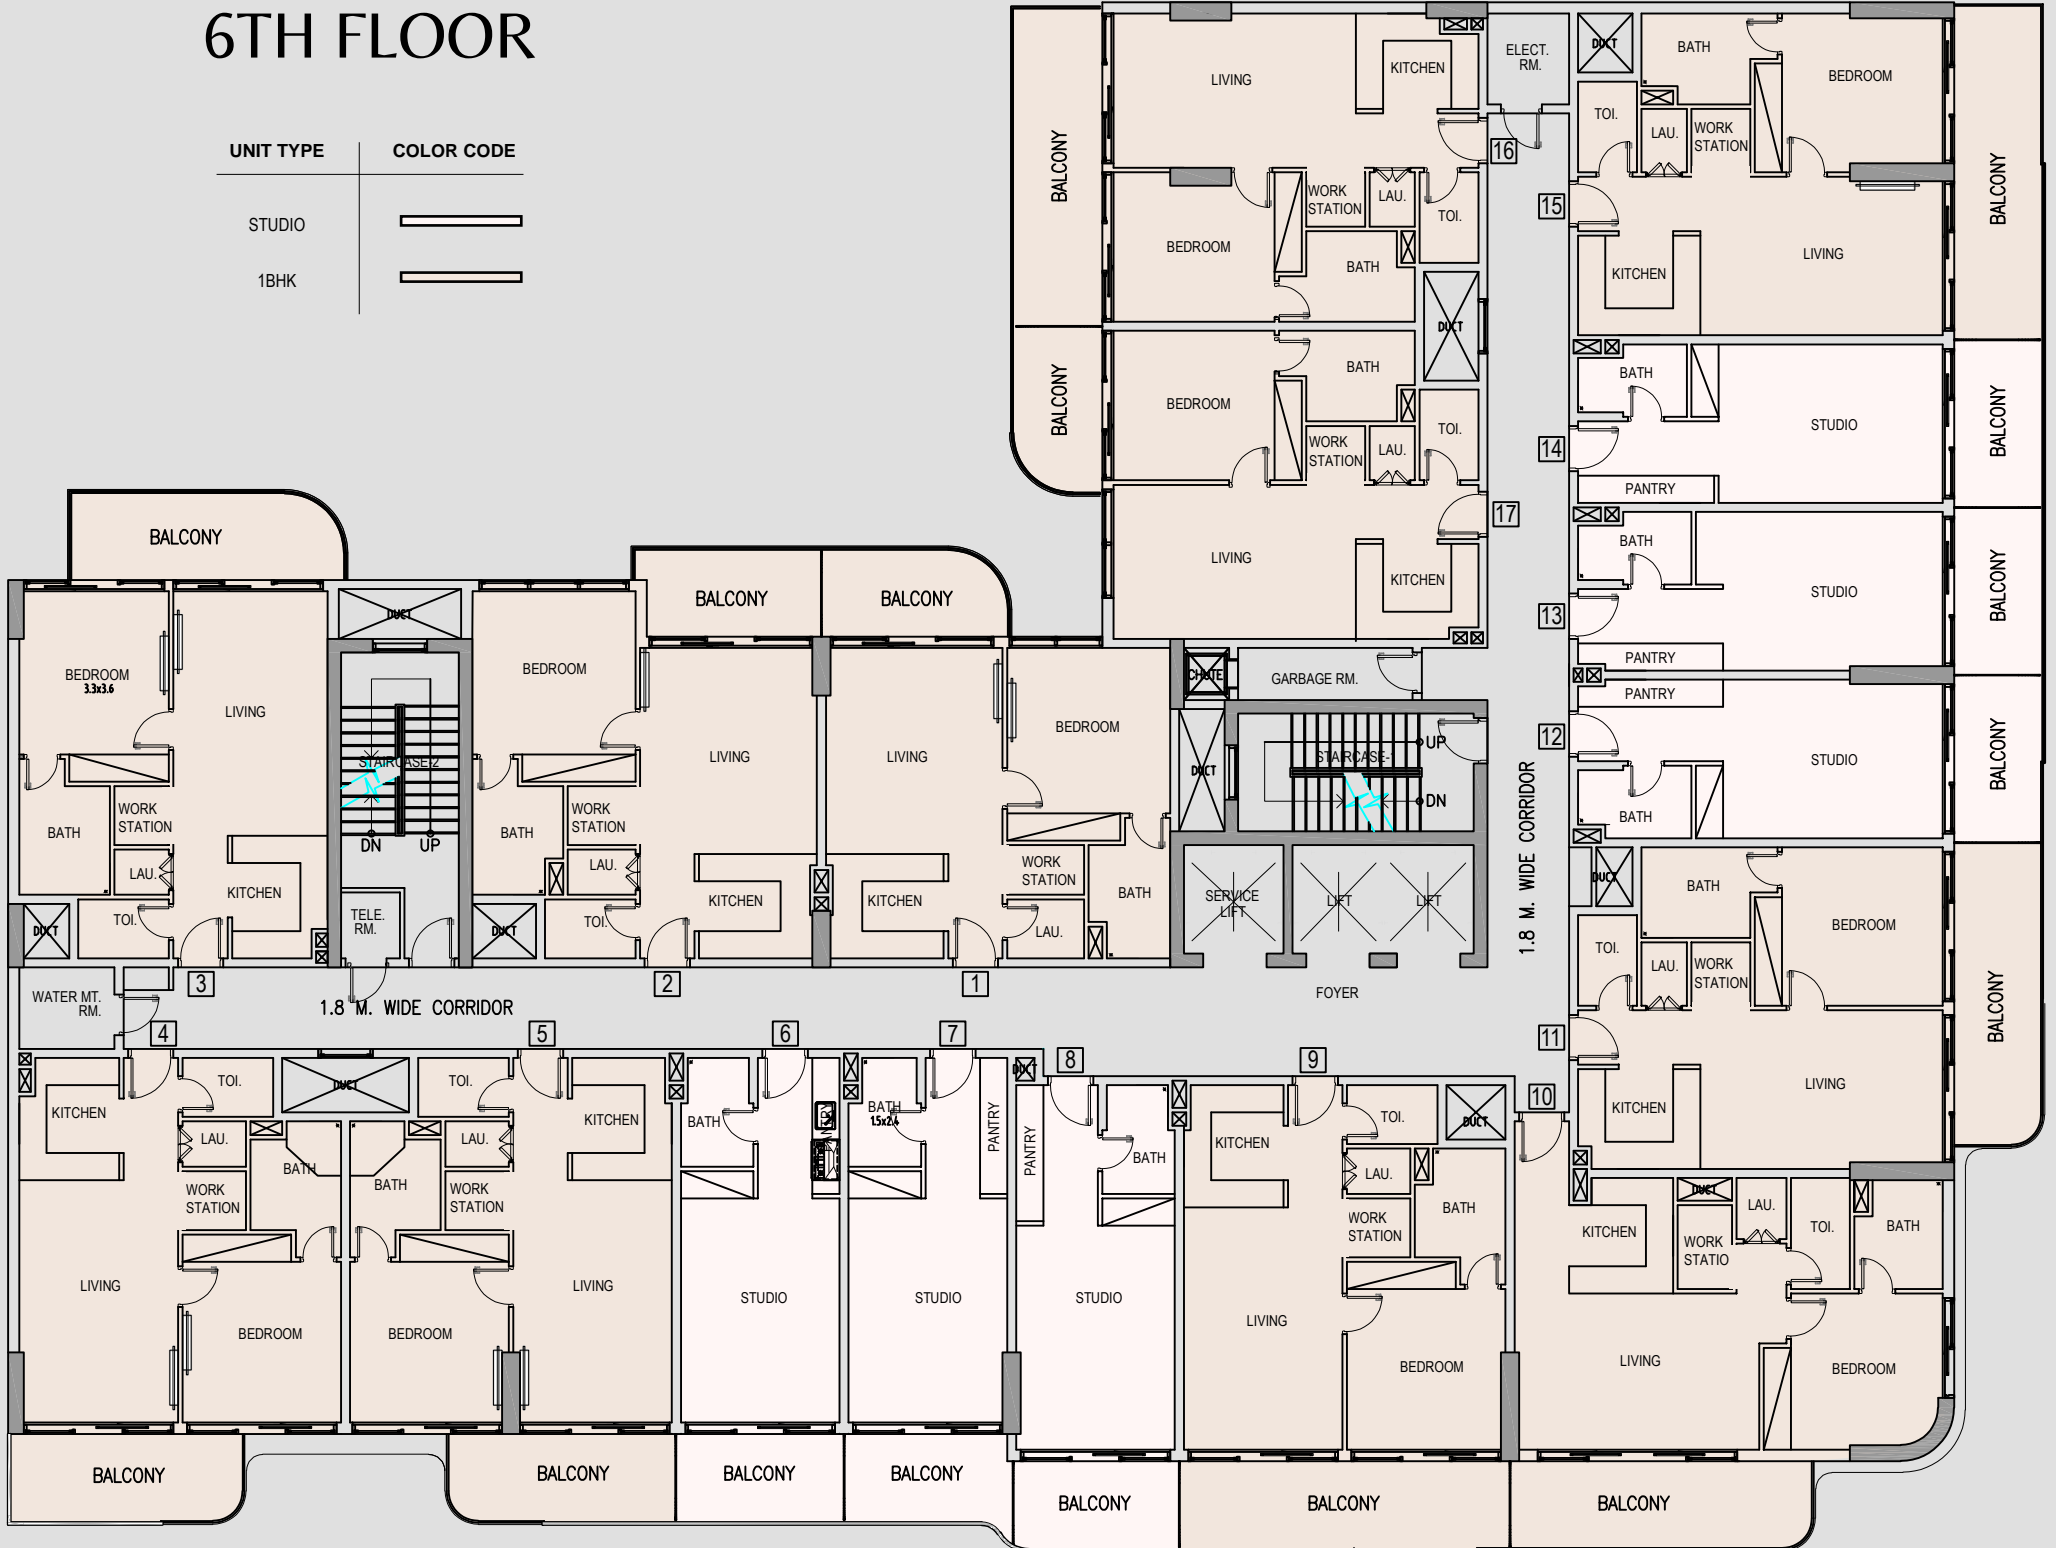

6TH FLOOR

UNIT TYPE	COLOR CODE
STUDIO	
1BHK