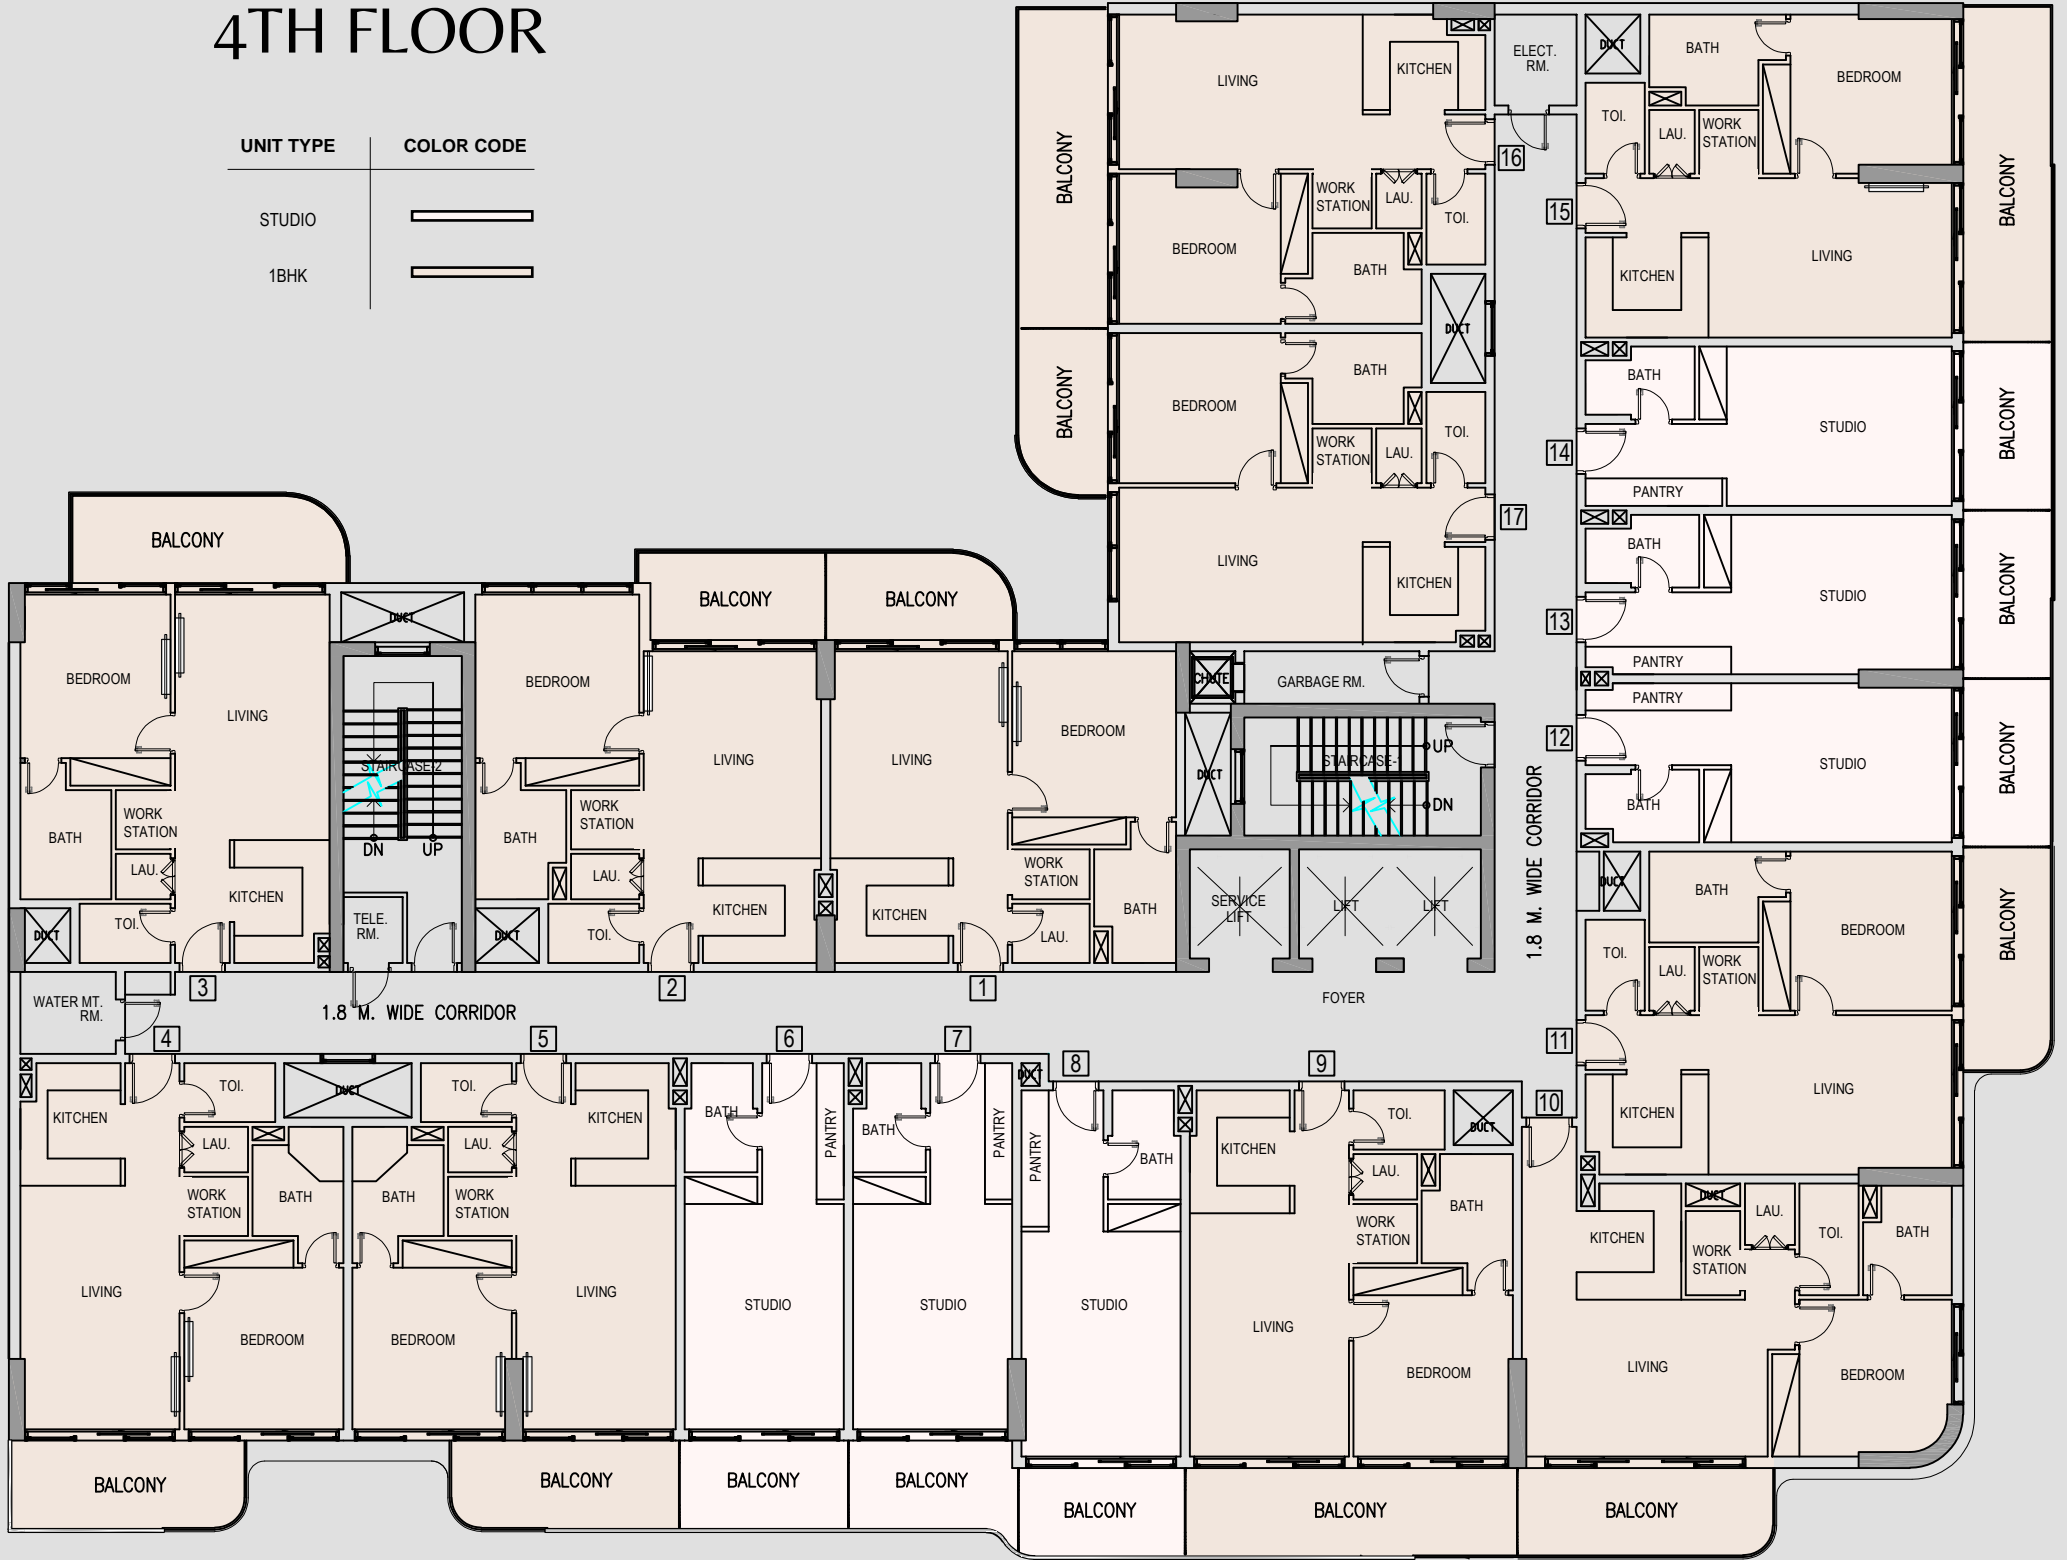

4TH FLOOR

UNIT TYPE	COLOR CODE
STUDIO	
1BHK