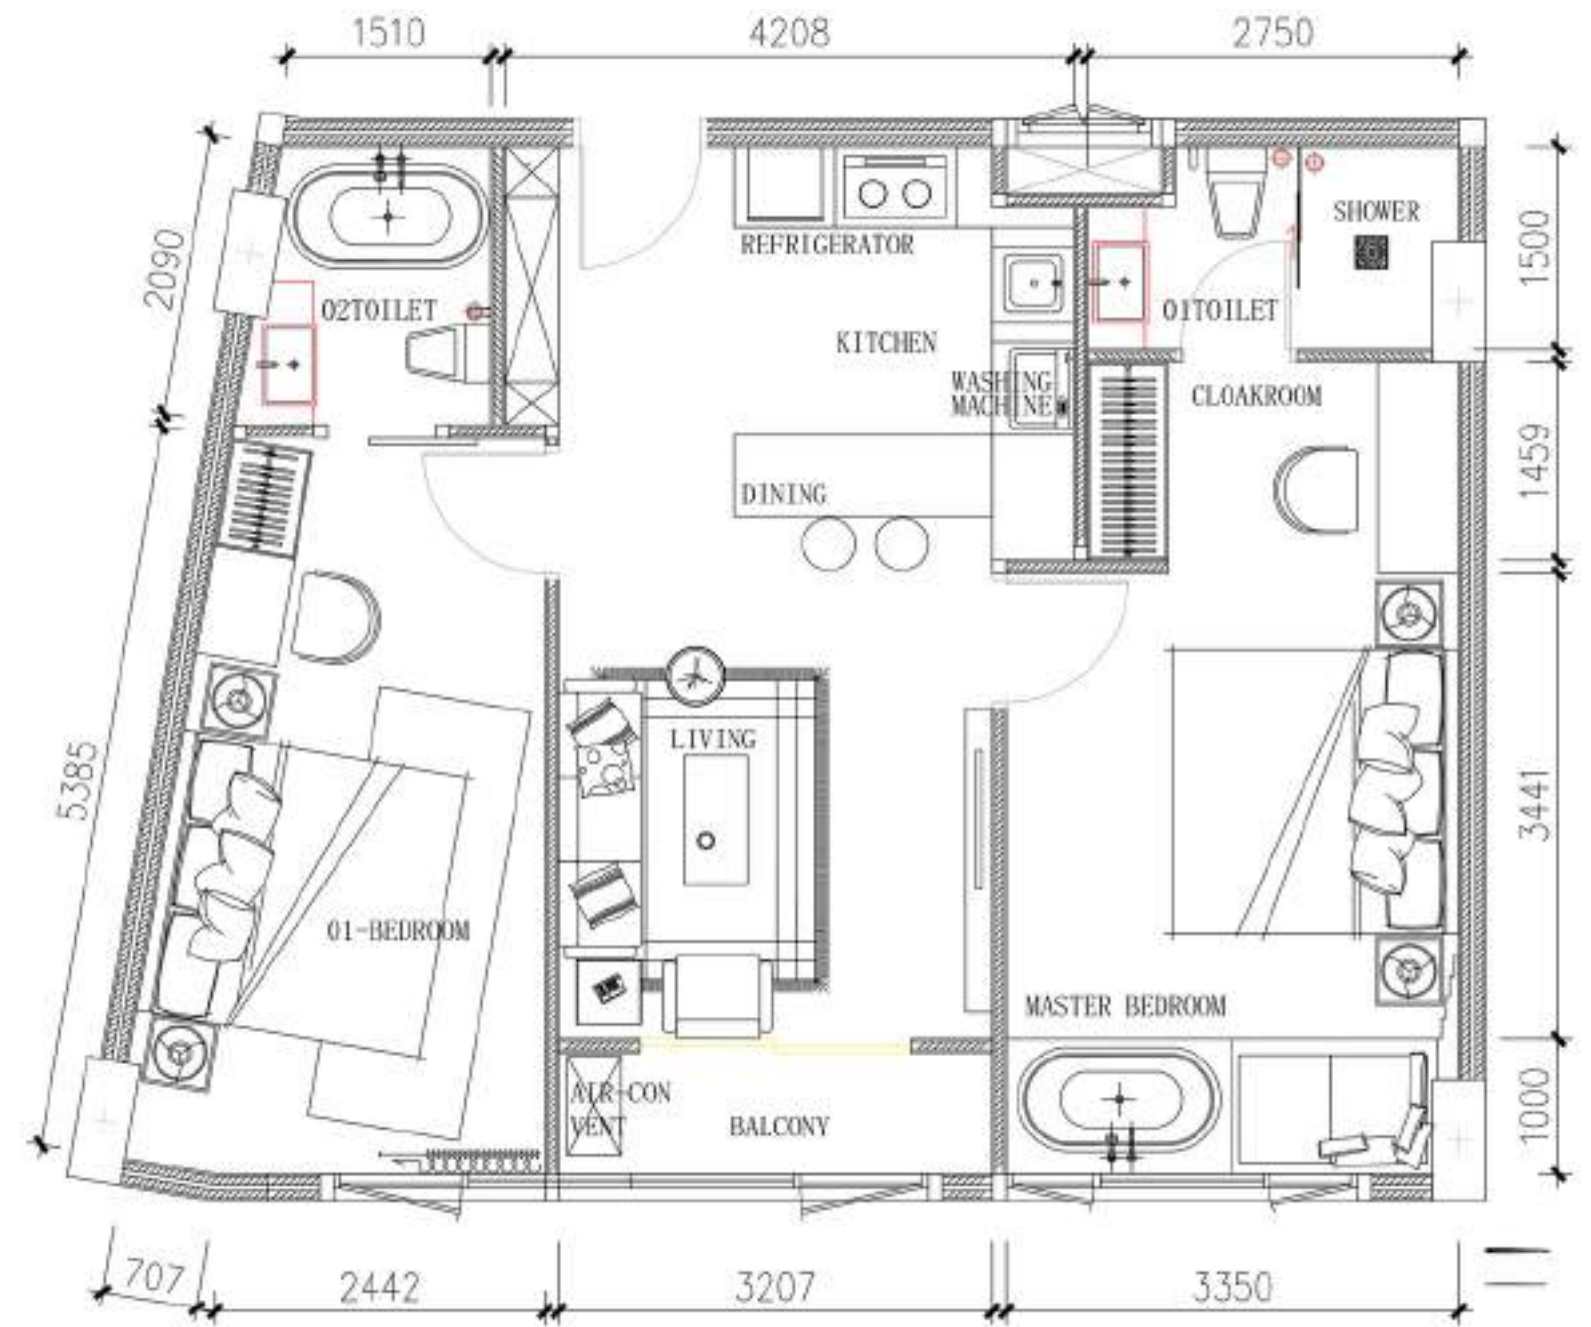

CAPRI RESIDENCE BANG TAO

7TH FLOOR PLAN

NORTH

-  TYPE A - 75 SQ.M. (1 UNIT)
-  TYPE B - 70 SQ.M. (3 UNIT)
-  TYPE C - 35 SQ.M. (26 UNIT)

CAPRI RESIDENCE BANG TAO

8TH FLOOR PLAN

NORTH

-  TYPE A - 75 SQ.M. (1 UNIT)
-  TYPE B - 70 SQ.M. (3 UNIT)
-  TYPE C - 35 SQ.M. (26 UNIT)

ROOM PLAN

WWW.FANTASEAPLUS.COM

TYPE A

TWO BEDROOM

TOTAL AREA:
75 SQ.M.

Two
Bedroom

Bathtub

Kitchen