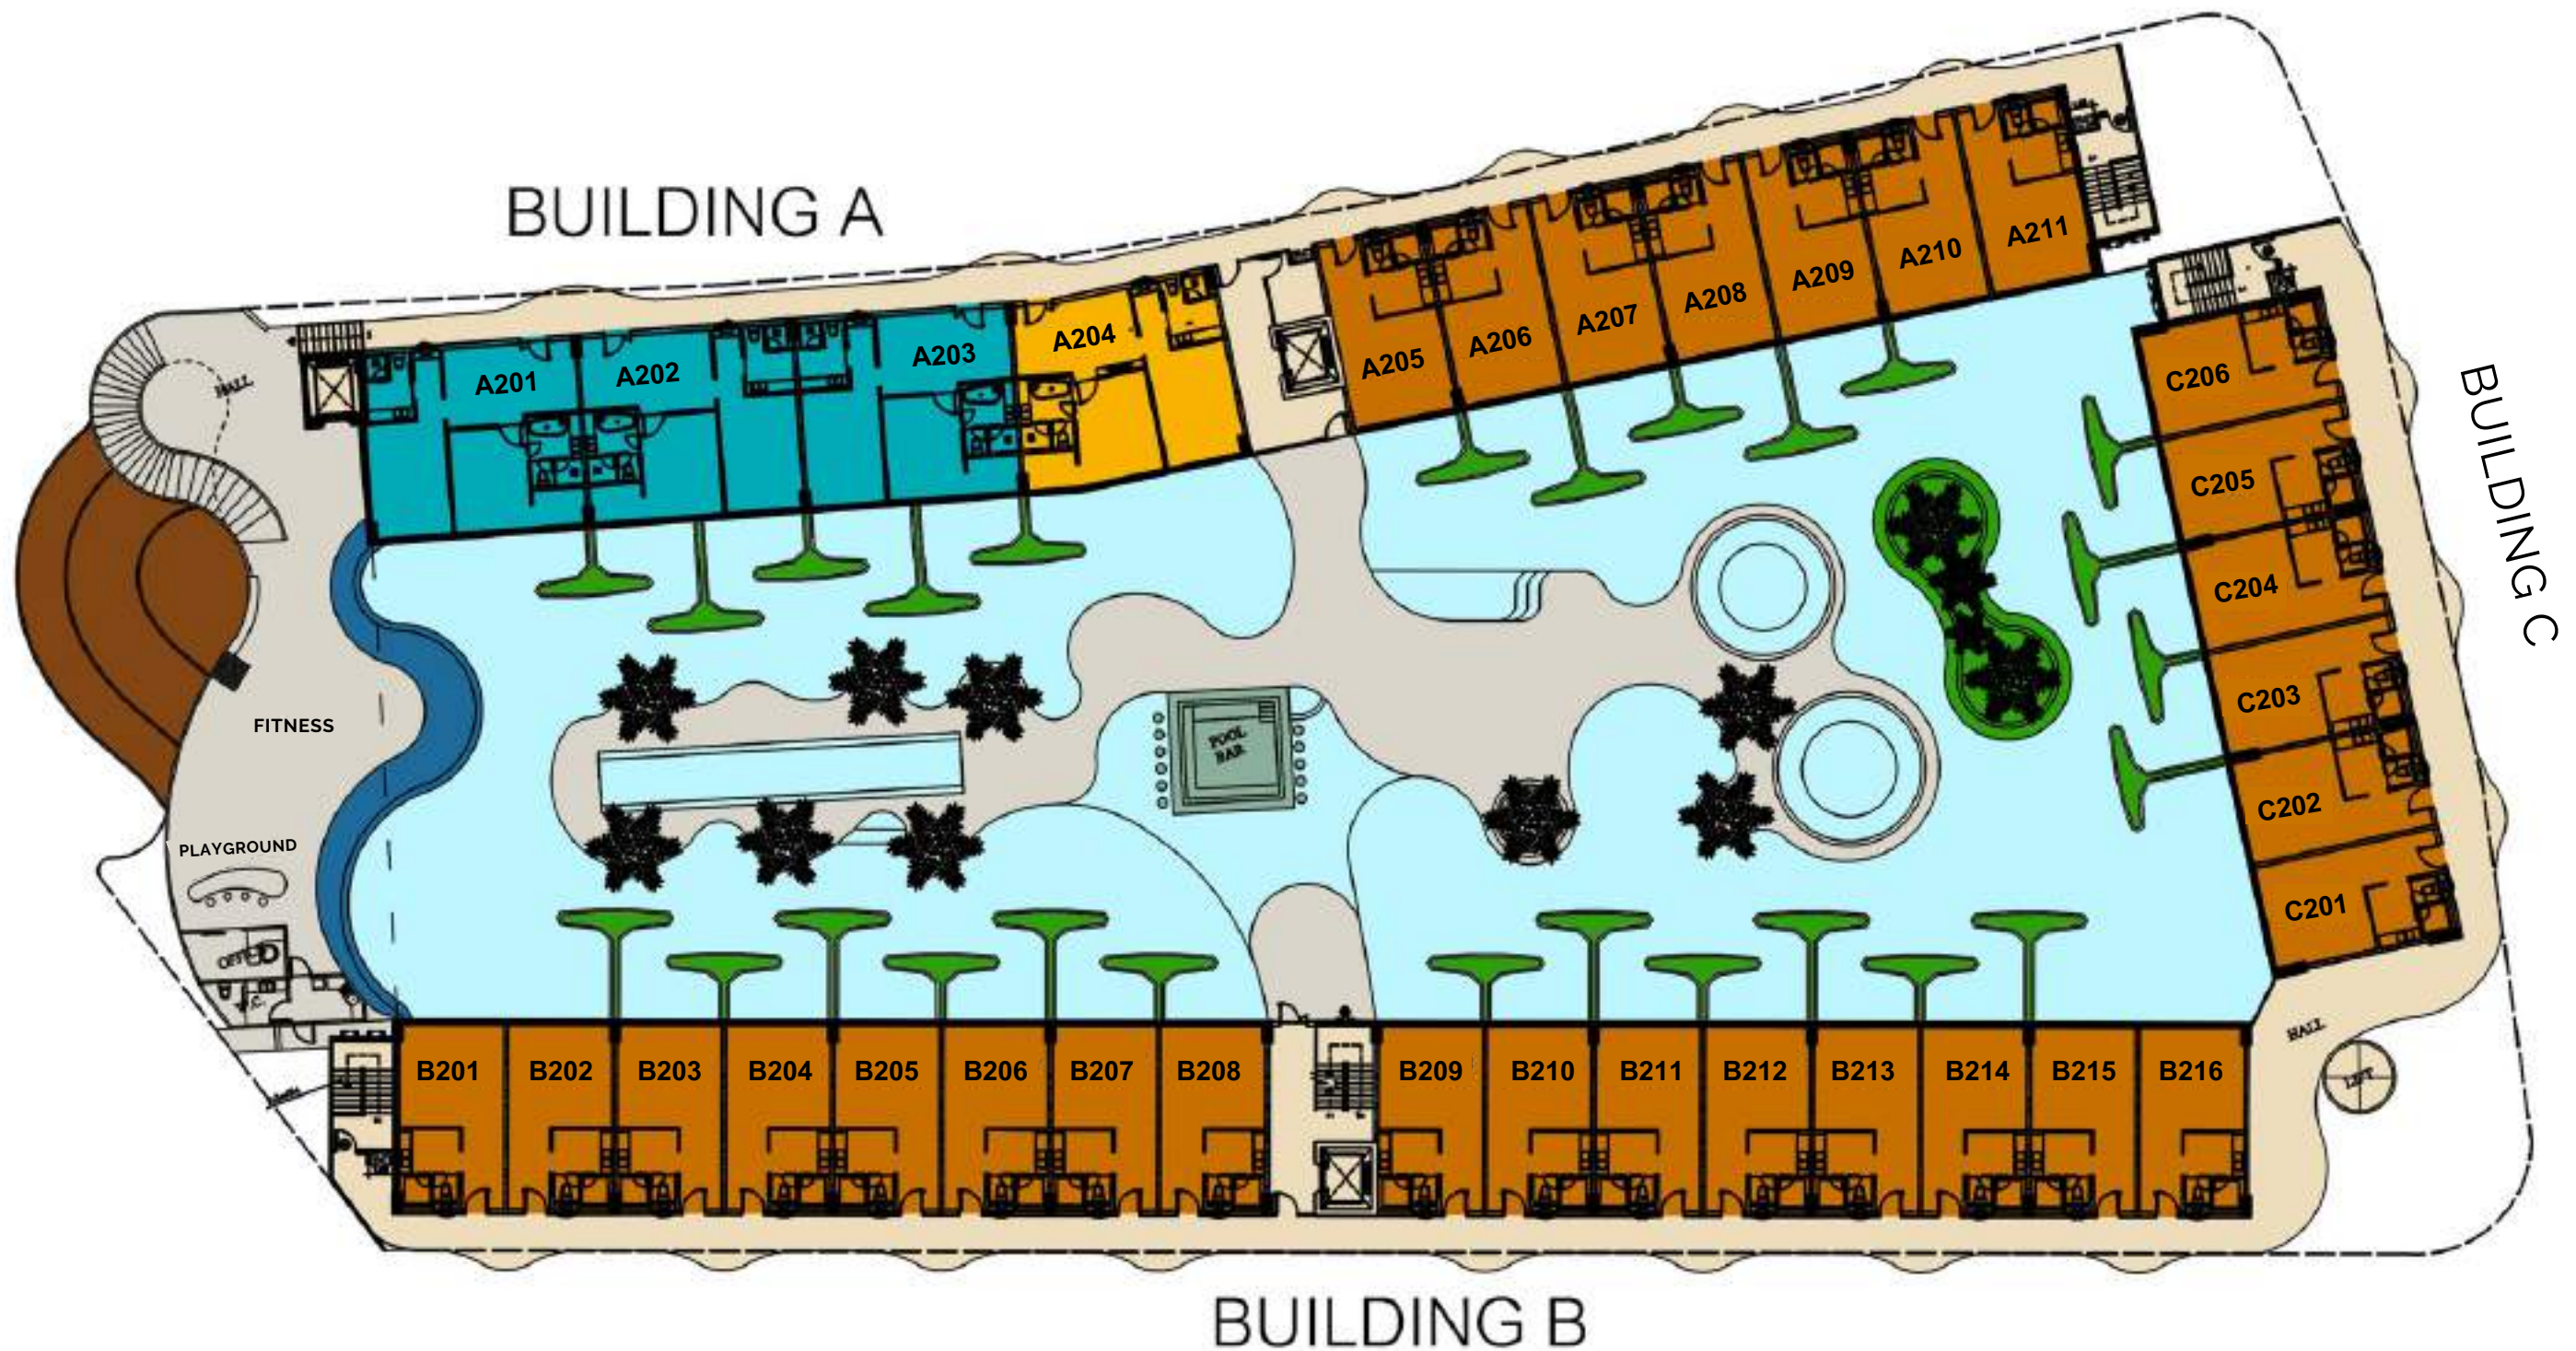

WWW.FANTASEAPLUS.COM

CAPRI RESIDENCE BANG TAO GROUND FLOOR PLAN

NORTH

CAPRI RESIDENCE BANG TAO

2ND FLOOR PLAN

NORTH

- TYPE A - 75 SQ.M. (1UNIT)
- TYPE B - 70 SQ.M. (3UNIT)
- TYPE C - 35 SQ.M. (26UNIT)

CAPRI RESIDENCE BANG TAO