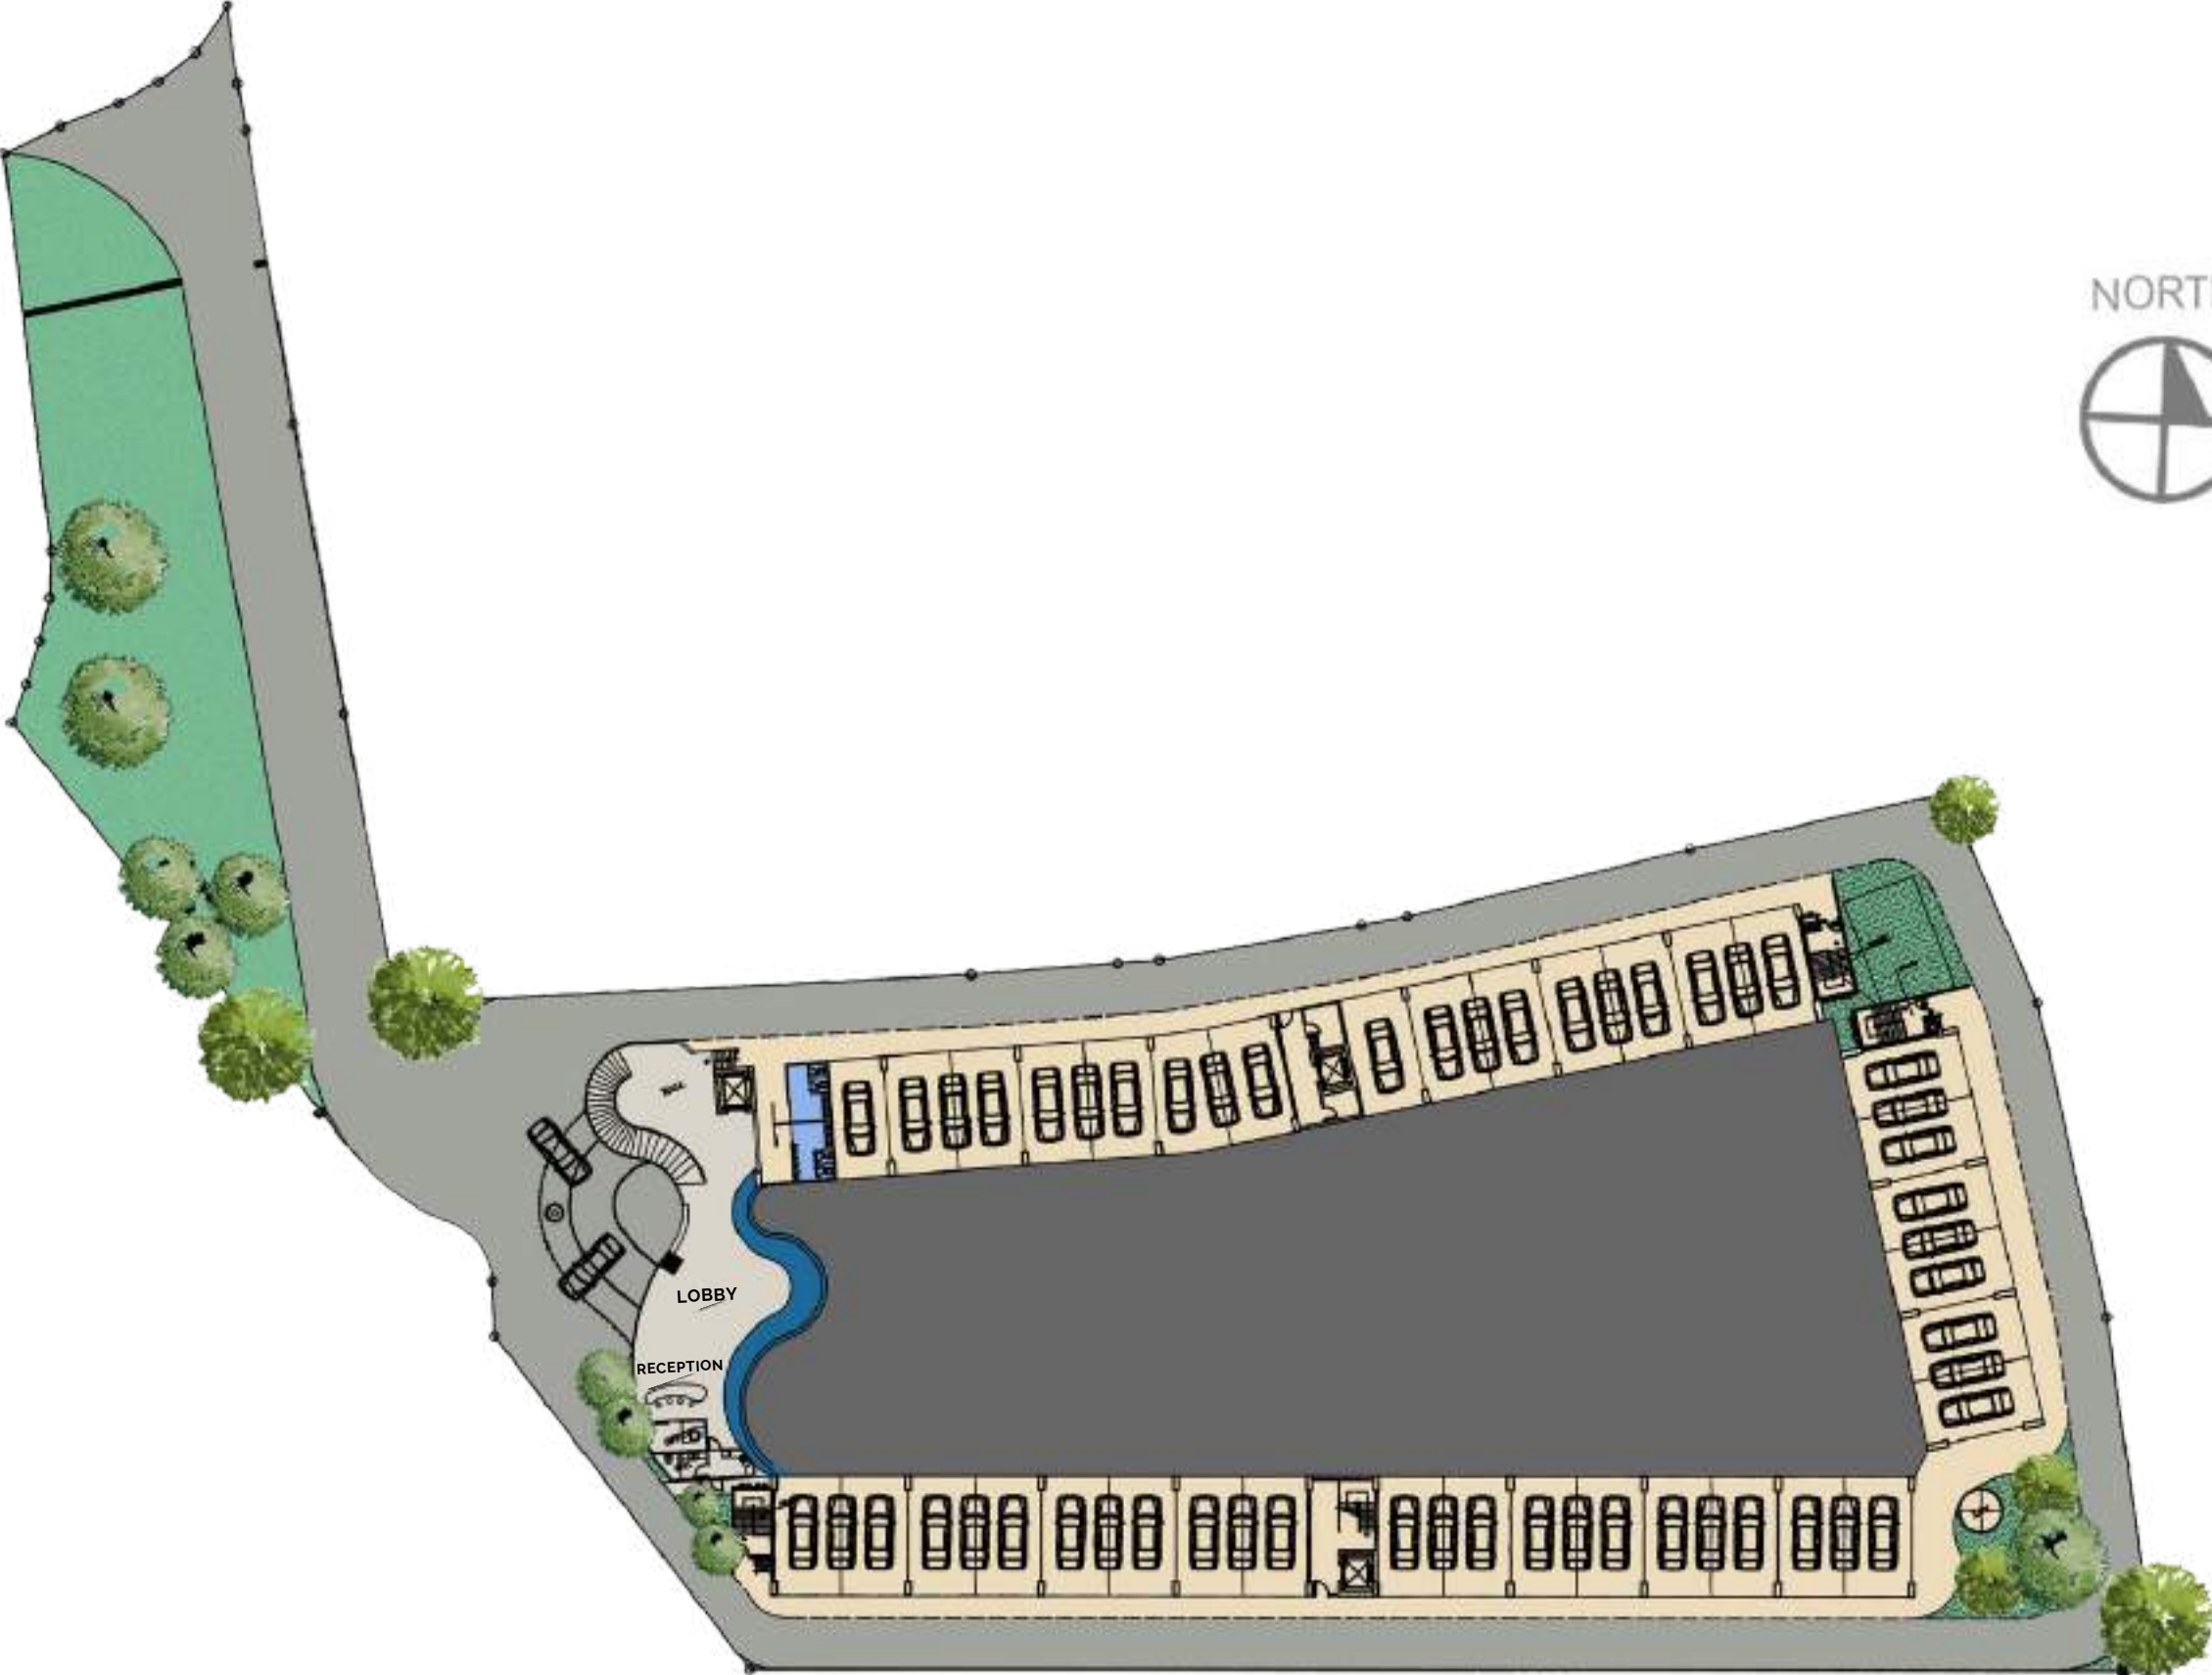

CAPRI RESIDENCE BANG TAO GROUND FLOOR PLAN

NORTH