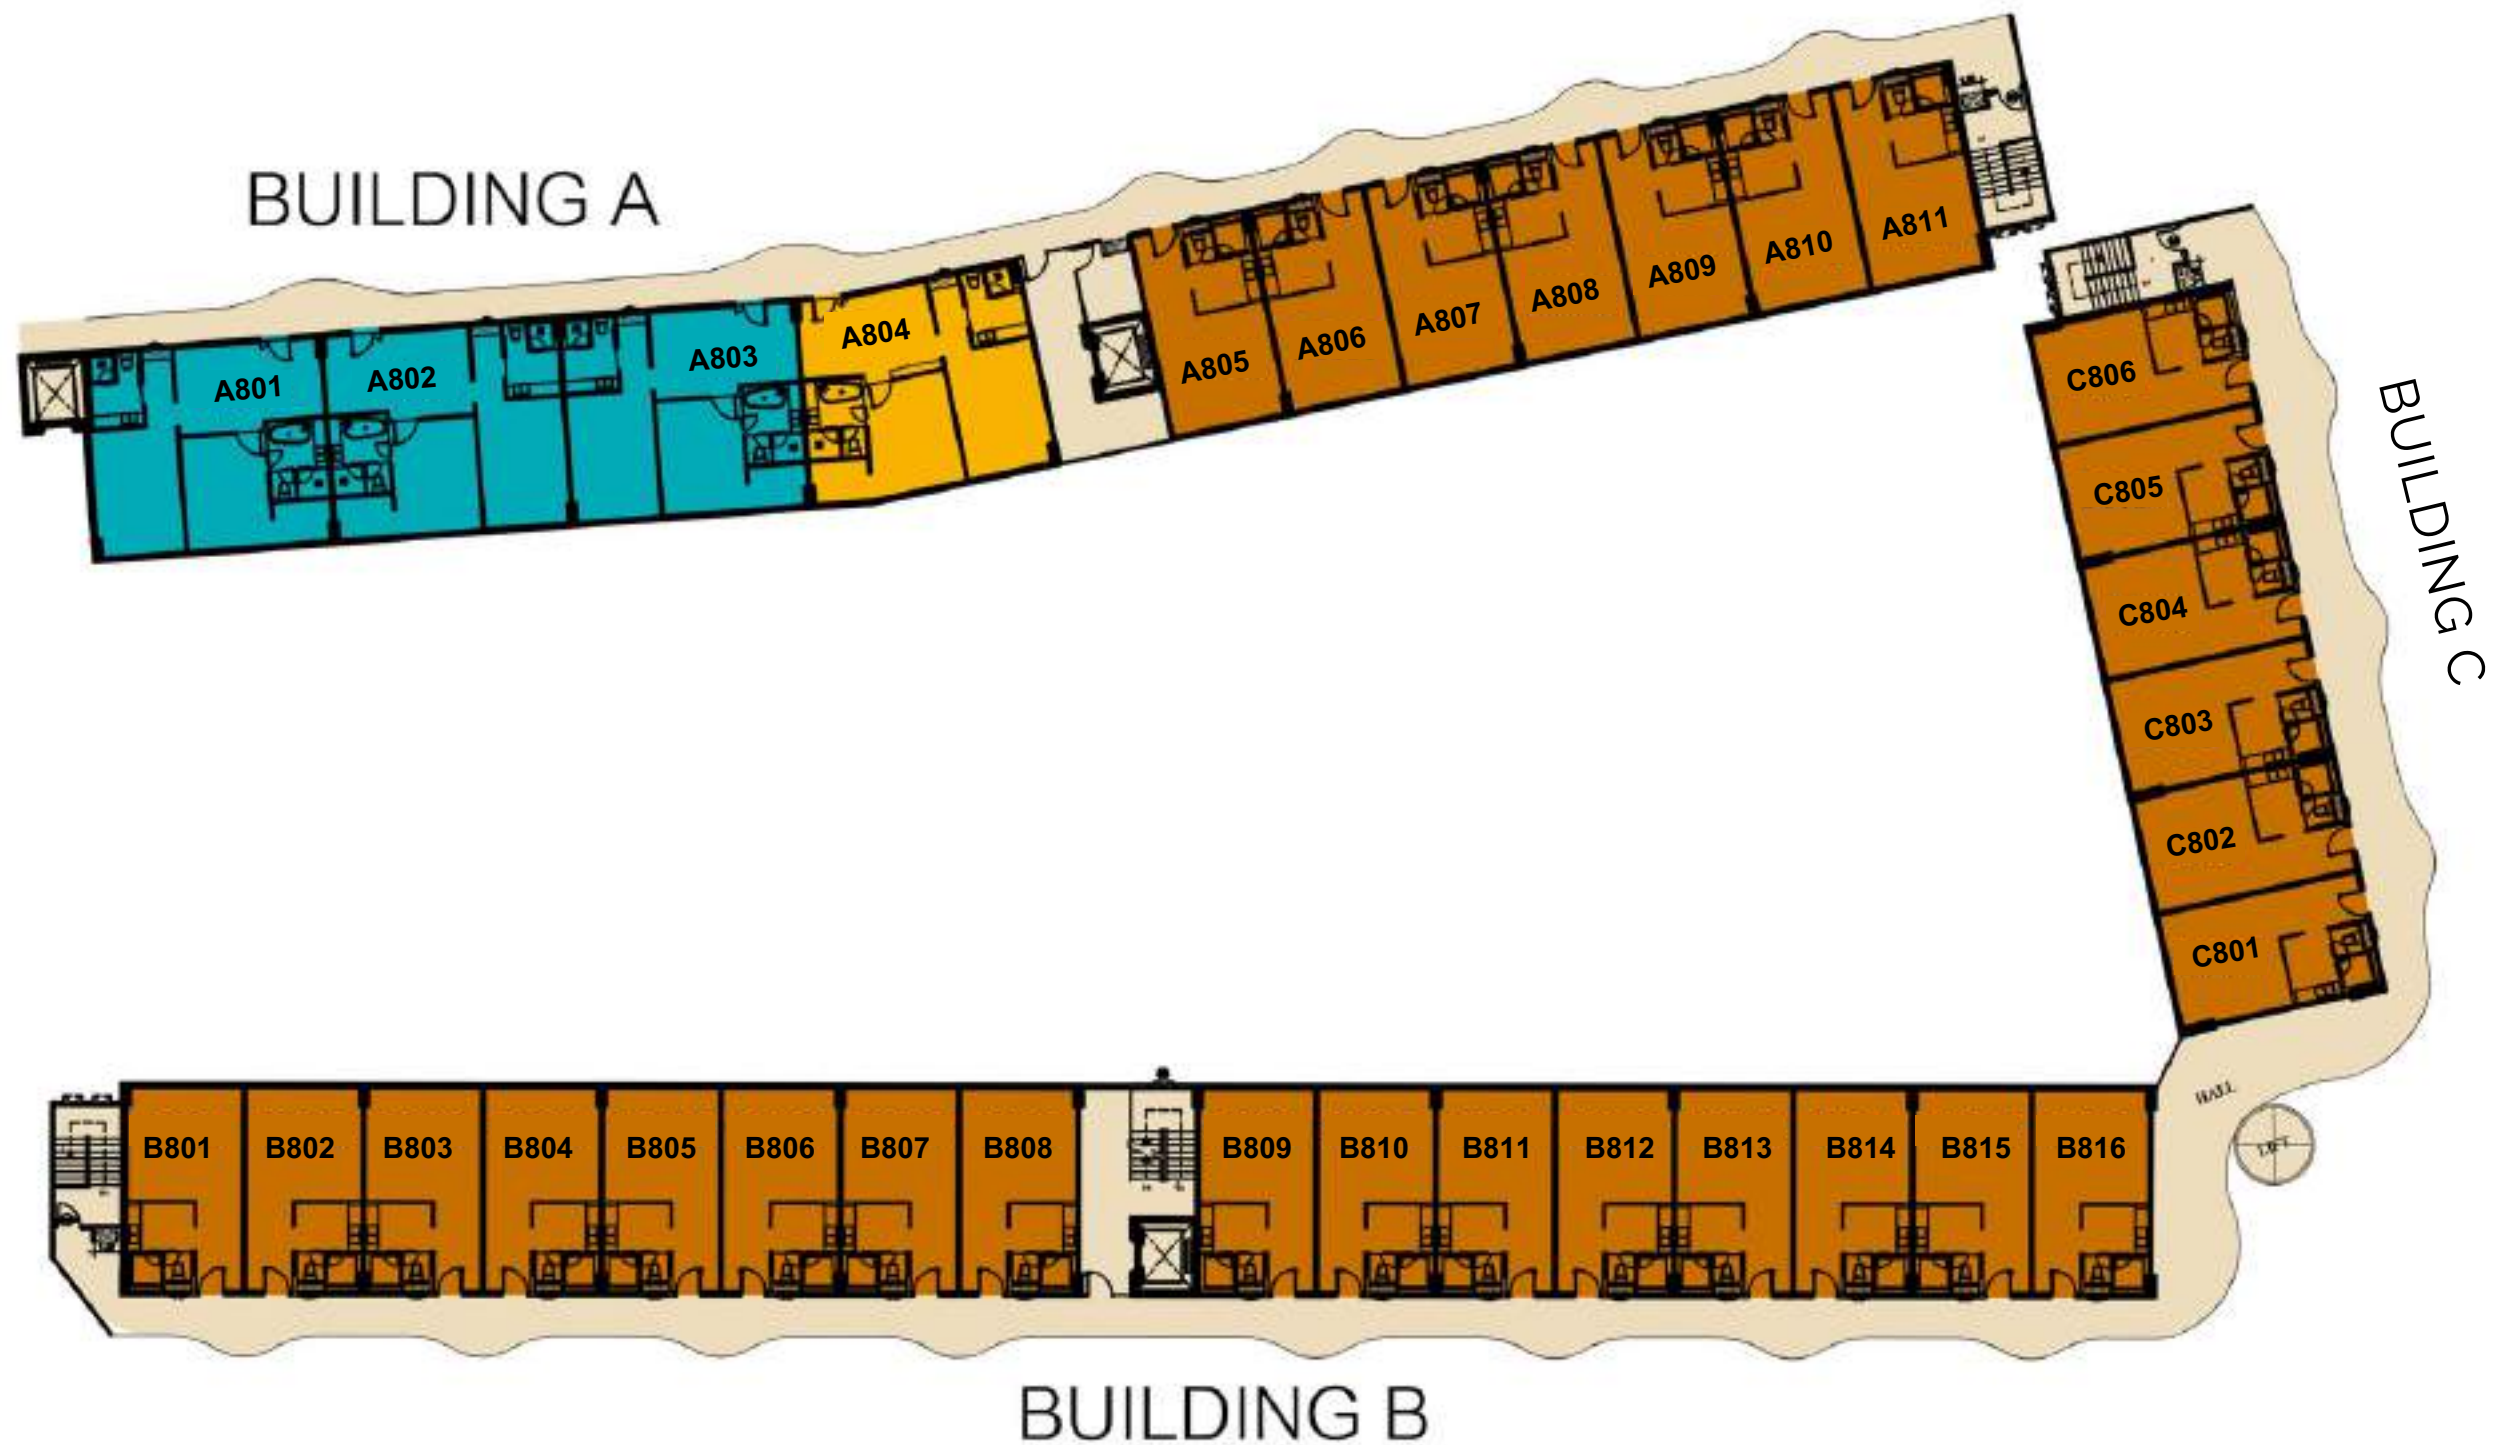

CAPRI RESIDENCE BANG TAO

7TH FLOOR PLAN

NORTH

-  TYPE A - 75 SQ.M. (1 UNIT)
-  TYPE B - 70 SQ.M. (3 UNIT)
-  TYPE C - 35 SQ.M. (26 UNIT)

CAPRI RESIDENCE BANG TAO

8TH FLOOR PLAN

NORTH

-  TYPE A - 75 SQ.M. (1 UNIT)
-  TYPE B - 70 SQ.M. (3 UNIT)
-  TYPE C - 35 SQ.M. (26 UNIT)

ROOM PLAN

WWW.FANTASEAPLUS.COM

TYPE A

TWO BEDROOM

TOTAL AREA:
75 SQ.M.

Two
Bedroom

Bathtub

Kitchen