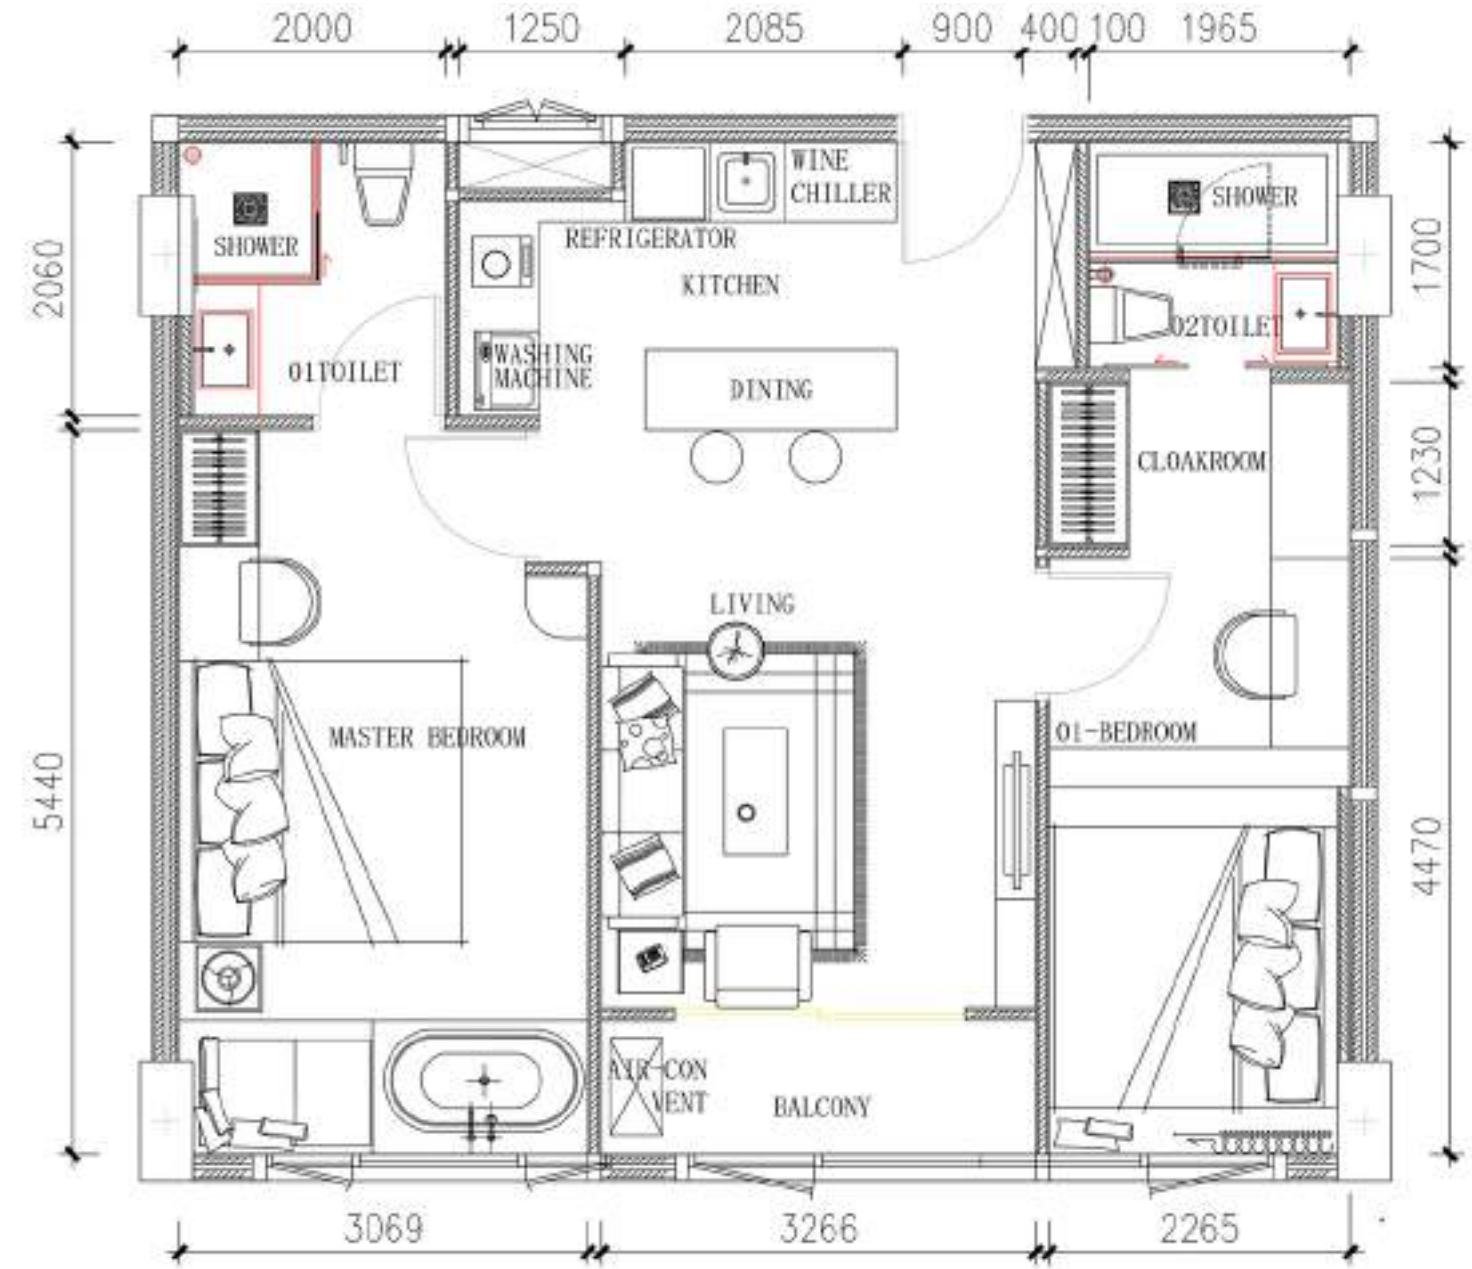

ROOM PLAN

WWW.FANTASEAPLUS.COM

TYPE A

TWO BEDROOM

TOTAL AREA:
75 SQ.M.

Two
Bedroom

Bathtub

Kitchen

Dining Area

Laundry

Bathroom

CAPRI RESIDENCE
LANGKATAO

CAPRI RESIDENCE
LANG TAO

TYPE B

TWO BEDROOM

TOTAL AREA:
70 SQ.M.

Two
Bedroom

Bathtub

Kitchen

Dining Area

Laundry

Bathroom

TYPE C

ONE BEDROOM