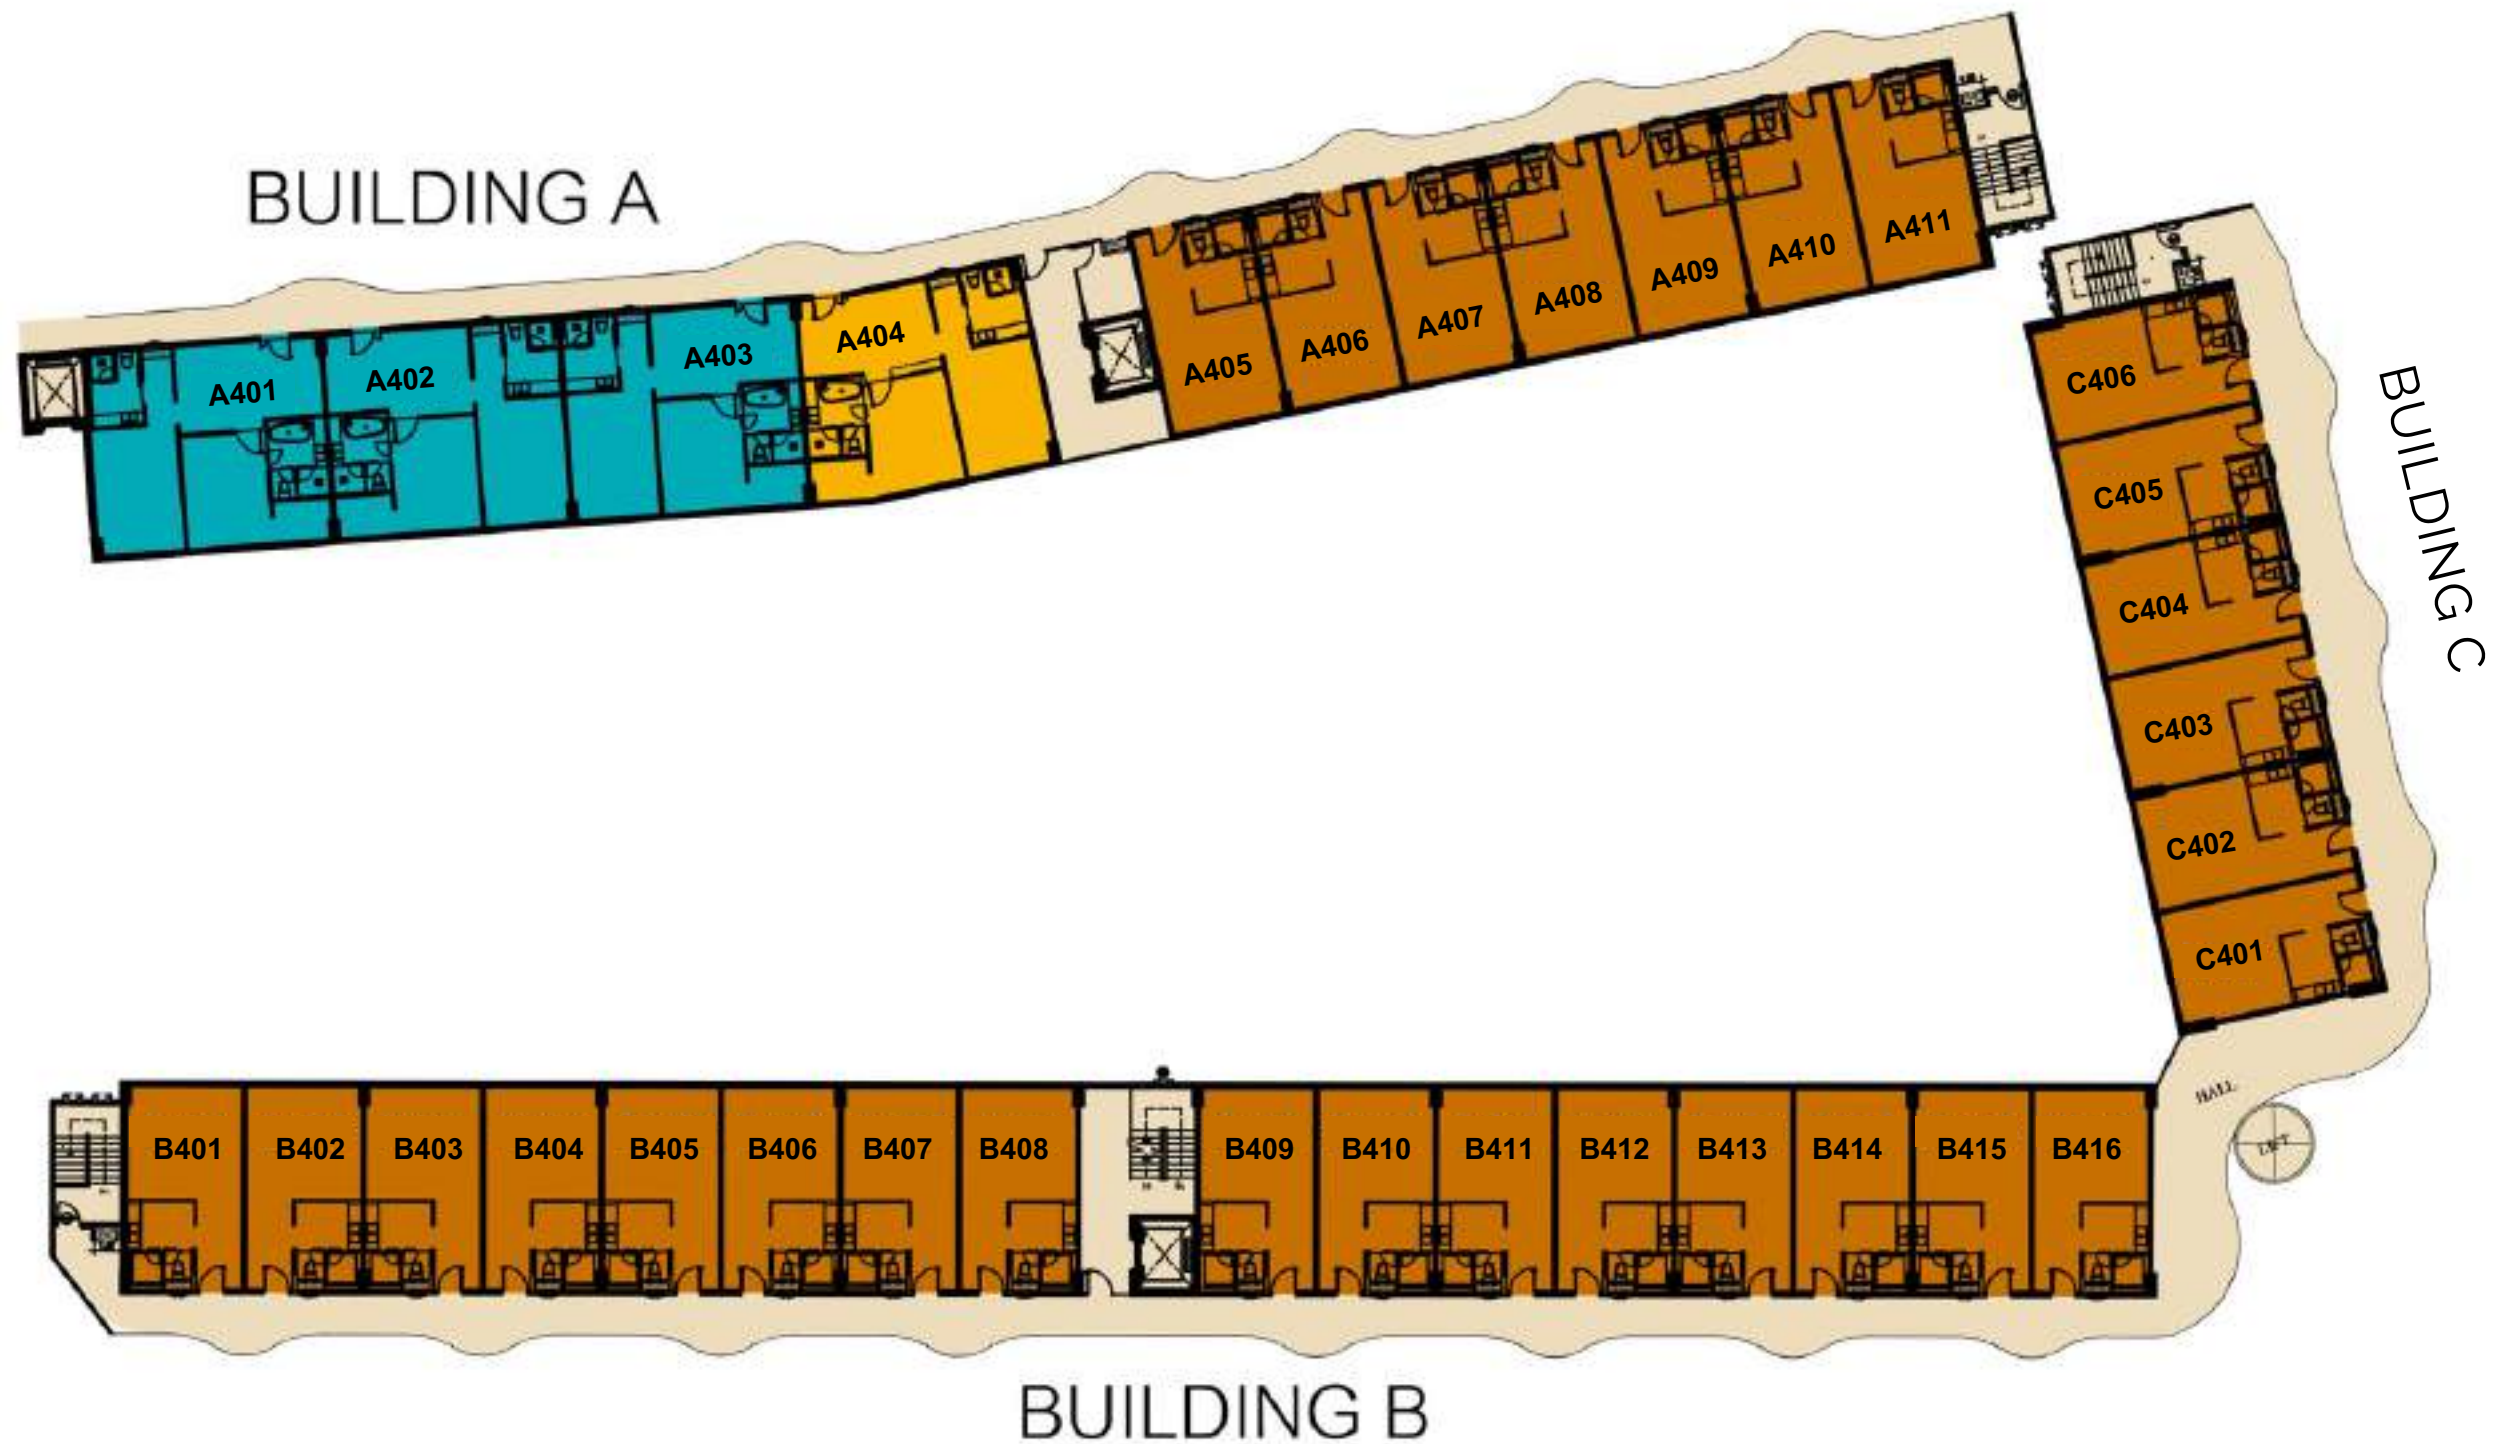

3RD FLOOR PLAN

NORTH

-  TYPE A - 75 SQ.M. (1UNIT)
-  TYPE B - 70 SQ.M. (3UNIT)
-  TYPE C - 35 SQ.M. (26UNIT)

CAPRI RESIDENCE BANG TAO

4TH FLOOR PLAN

NORTH

-  TYPE A - 75 SQ.M. (1 UNIT)
-  TYPE B - 70 SQ.M. (3 UNIT)
-  TYPE C - 35 SQ.M. (26 UNIT)