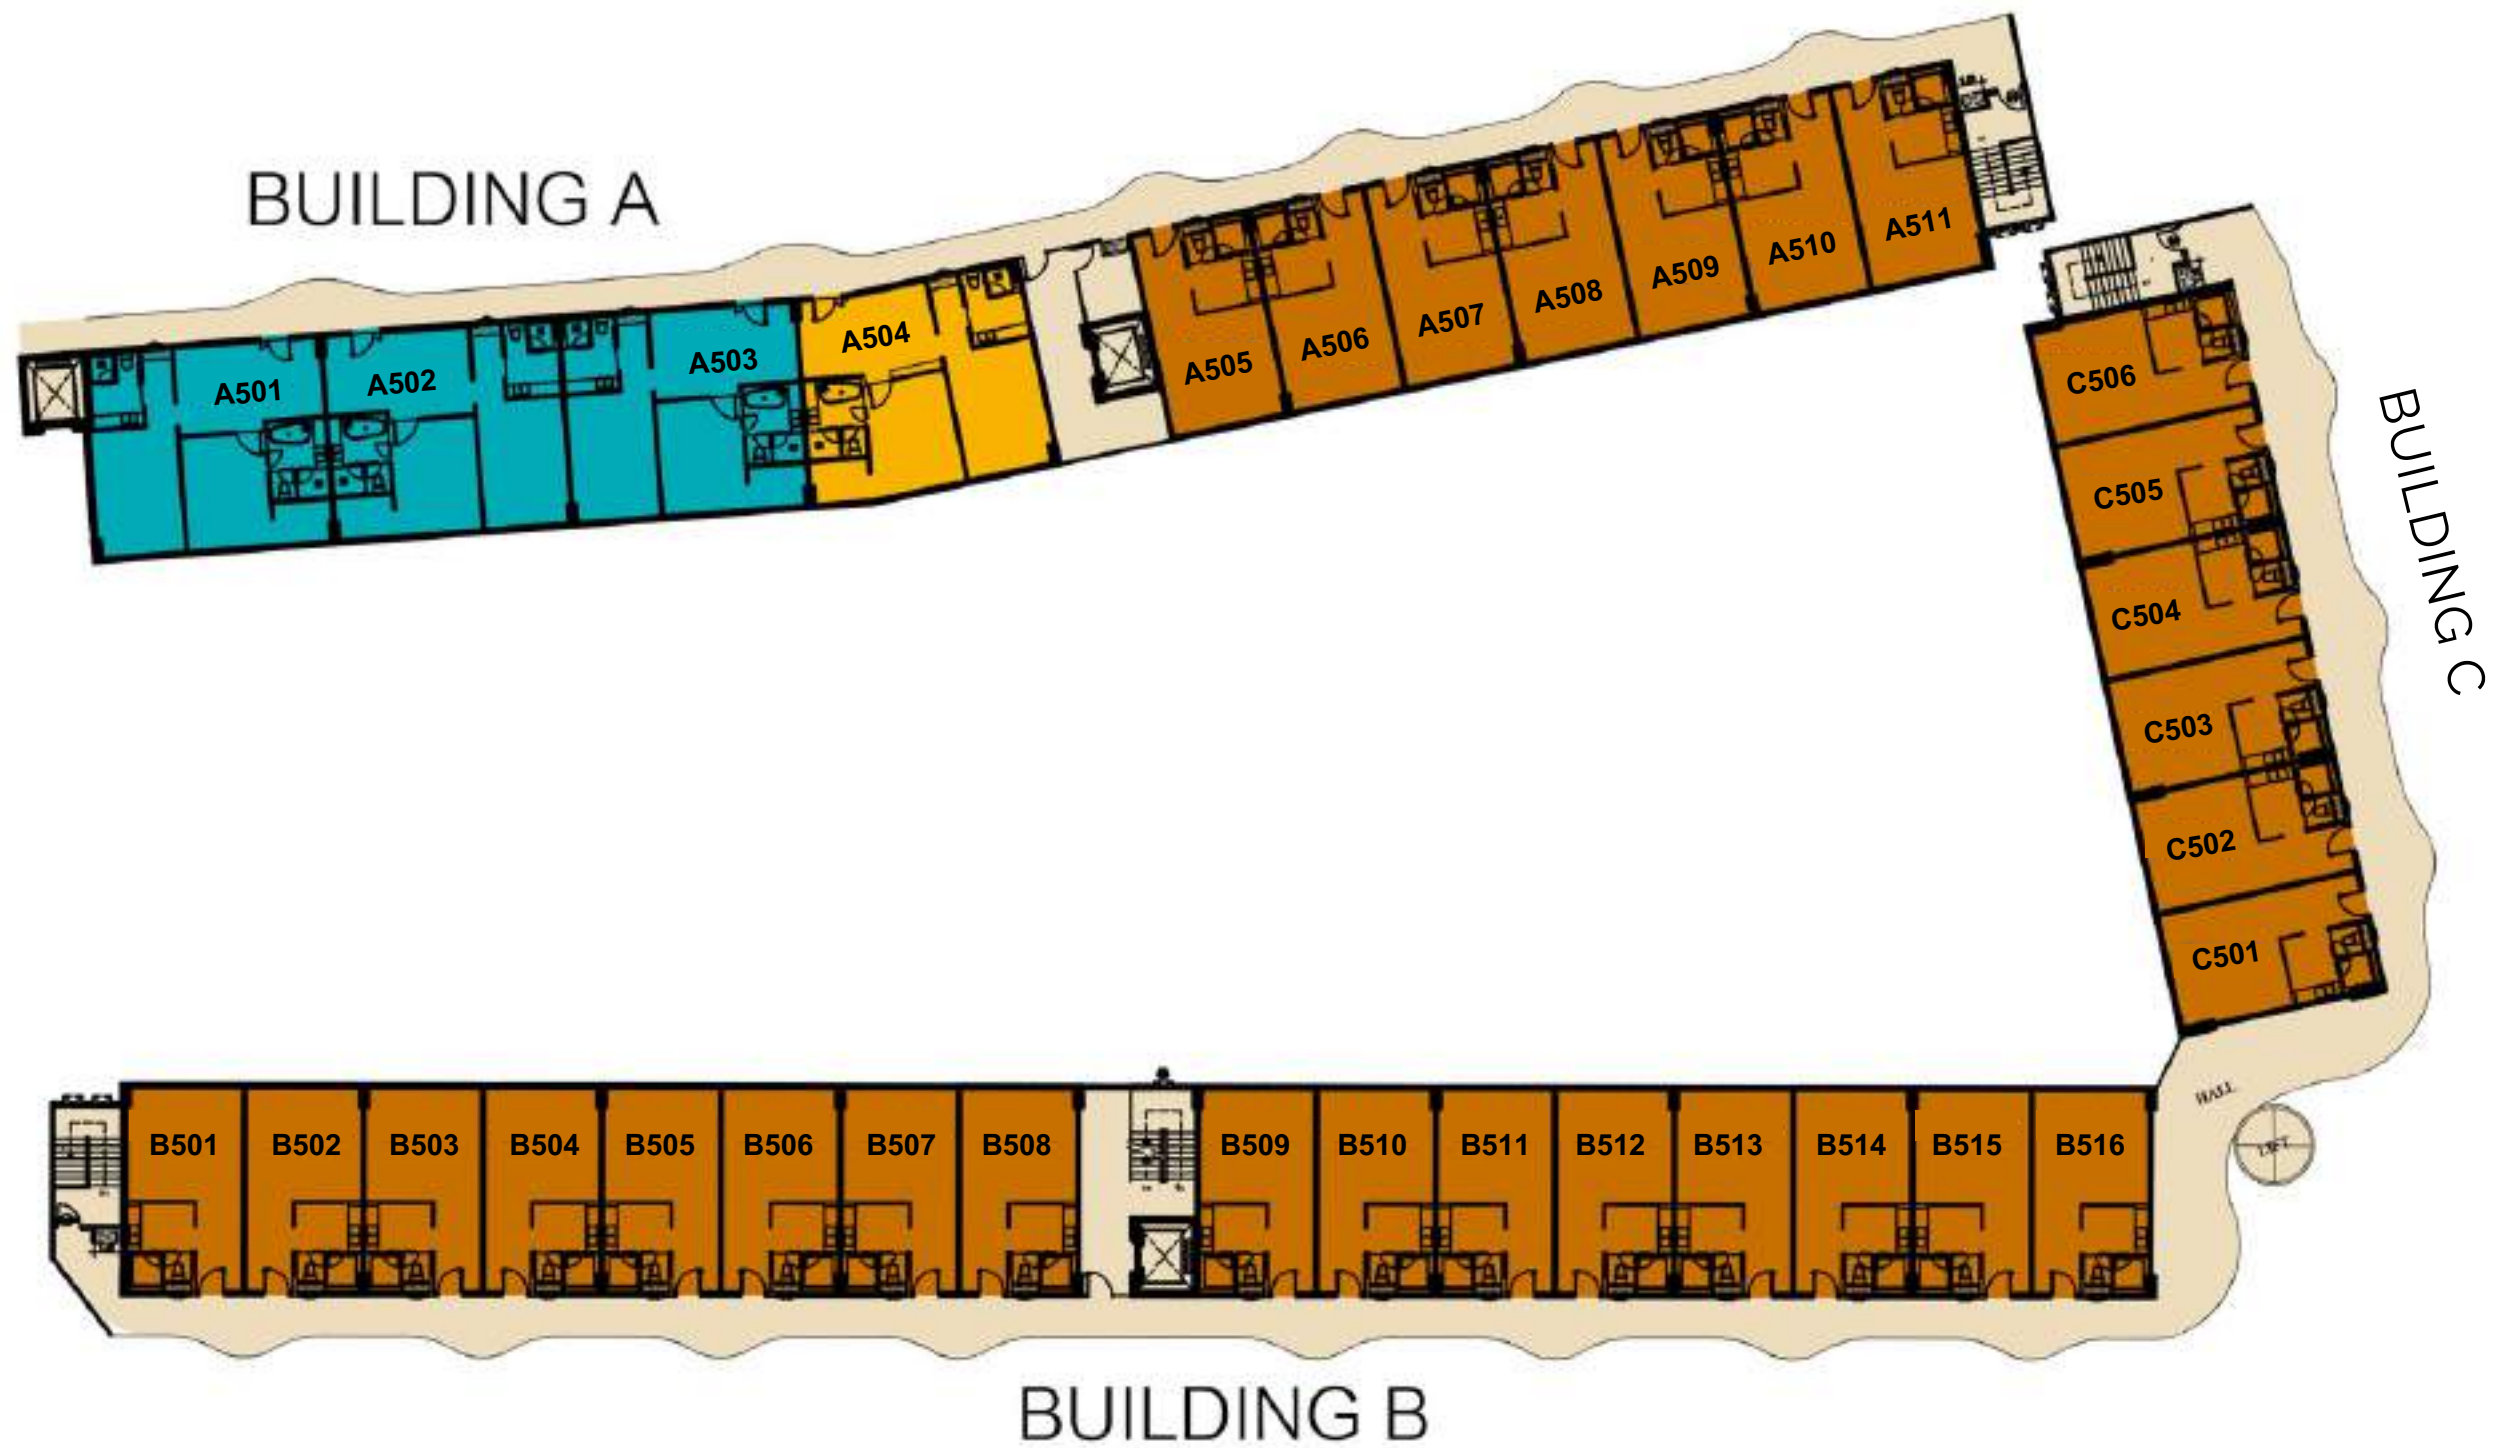

CAPRI RESIDENCE BANG TAO

5TH FLOOR PLAN

NORTH

-  TYPE A - 75 SQ.M. (1 UNIT)
-  TYPE B - 70 SQ.M. (3 UNIT)
-  TYPE C - 35 SQ.M. (26 UNIT)

CAPRI RESIDENCE BANG TAO

6TH FLOOR PLAN

NORTH

-  TYPE A - 75 SQ.M. (1 UNIT)
-  TYPE B - 70 SQ.M. (3 UNIT)
-  TYPE C - 35 SQ.M. (26 UNIT)