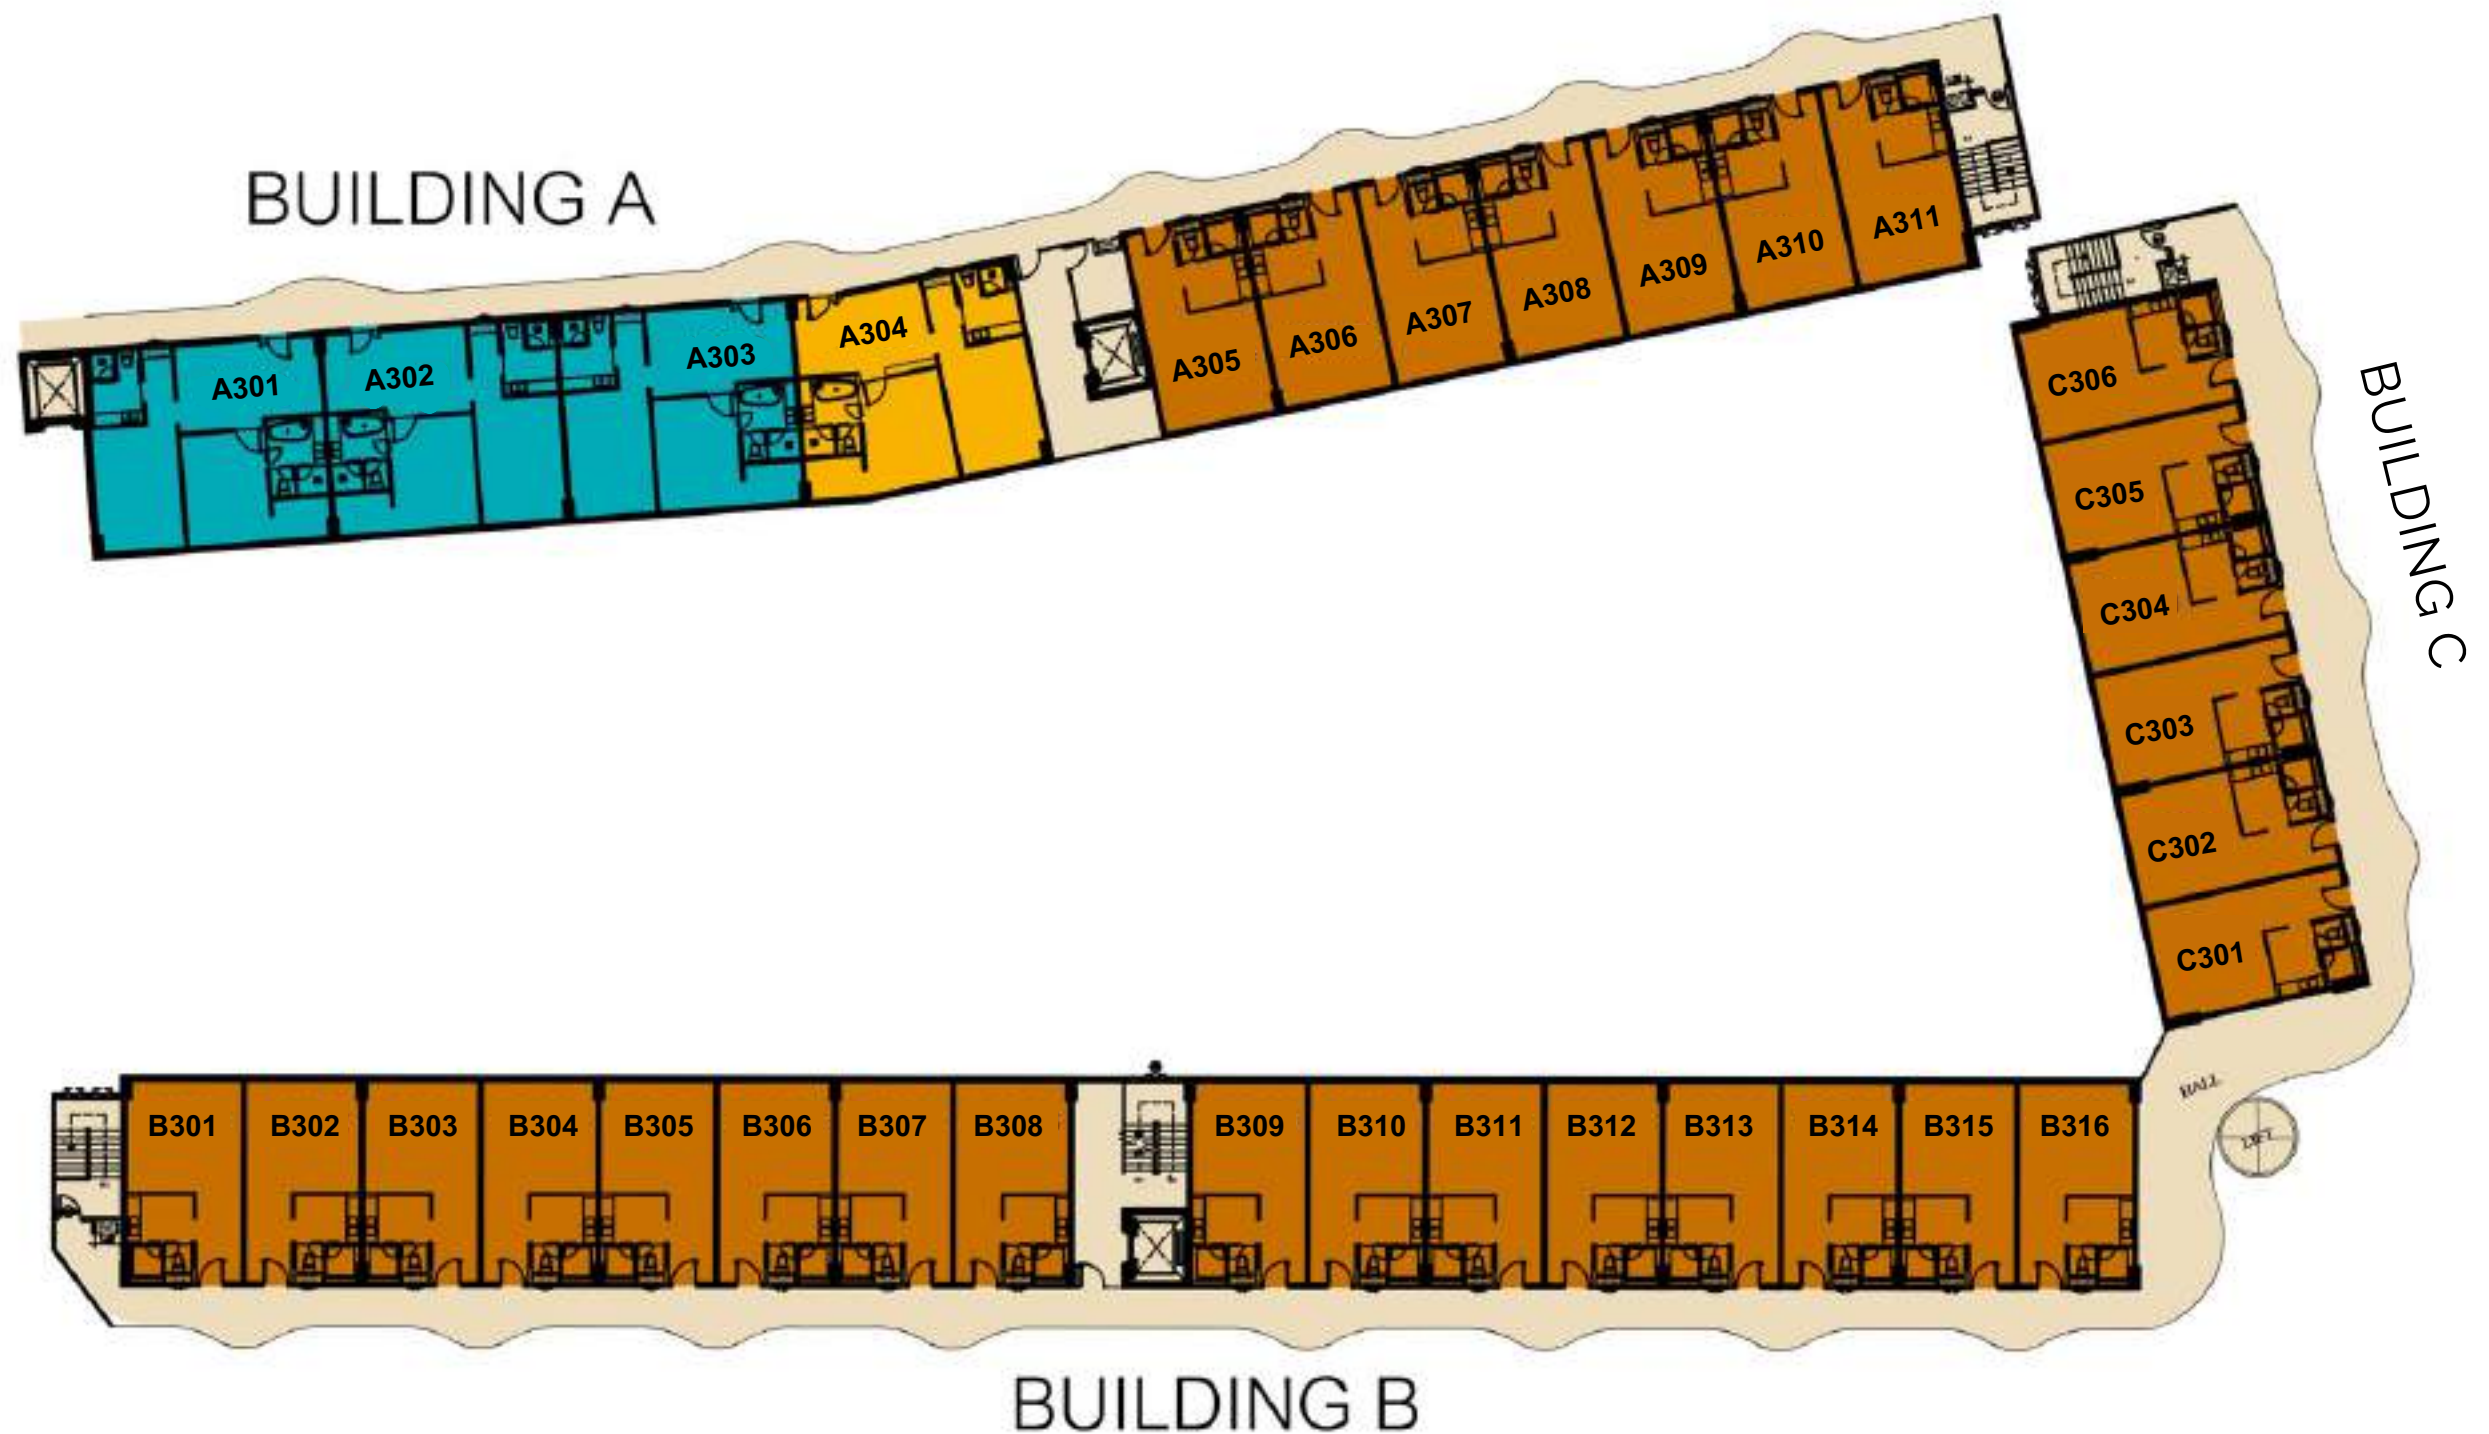

CAPRI RESIDENCE BANG TAO

3RD FLOOR PLAN

NORTH

- TYPE A - 75 SQ.M. (1UNIT)
- TYPE B - 70 SQ.M. (3UNIT)
- TYPE C - 35 SQ.M. (26UNIT)