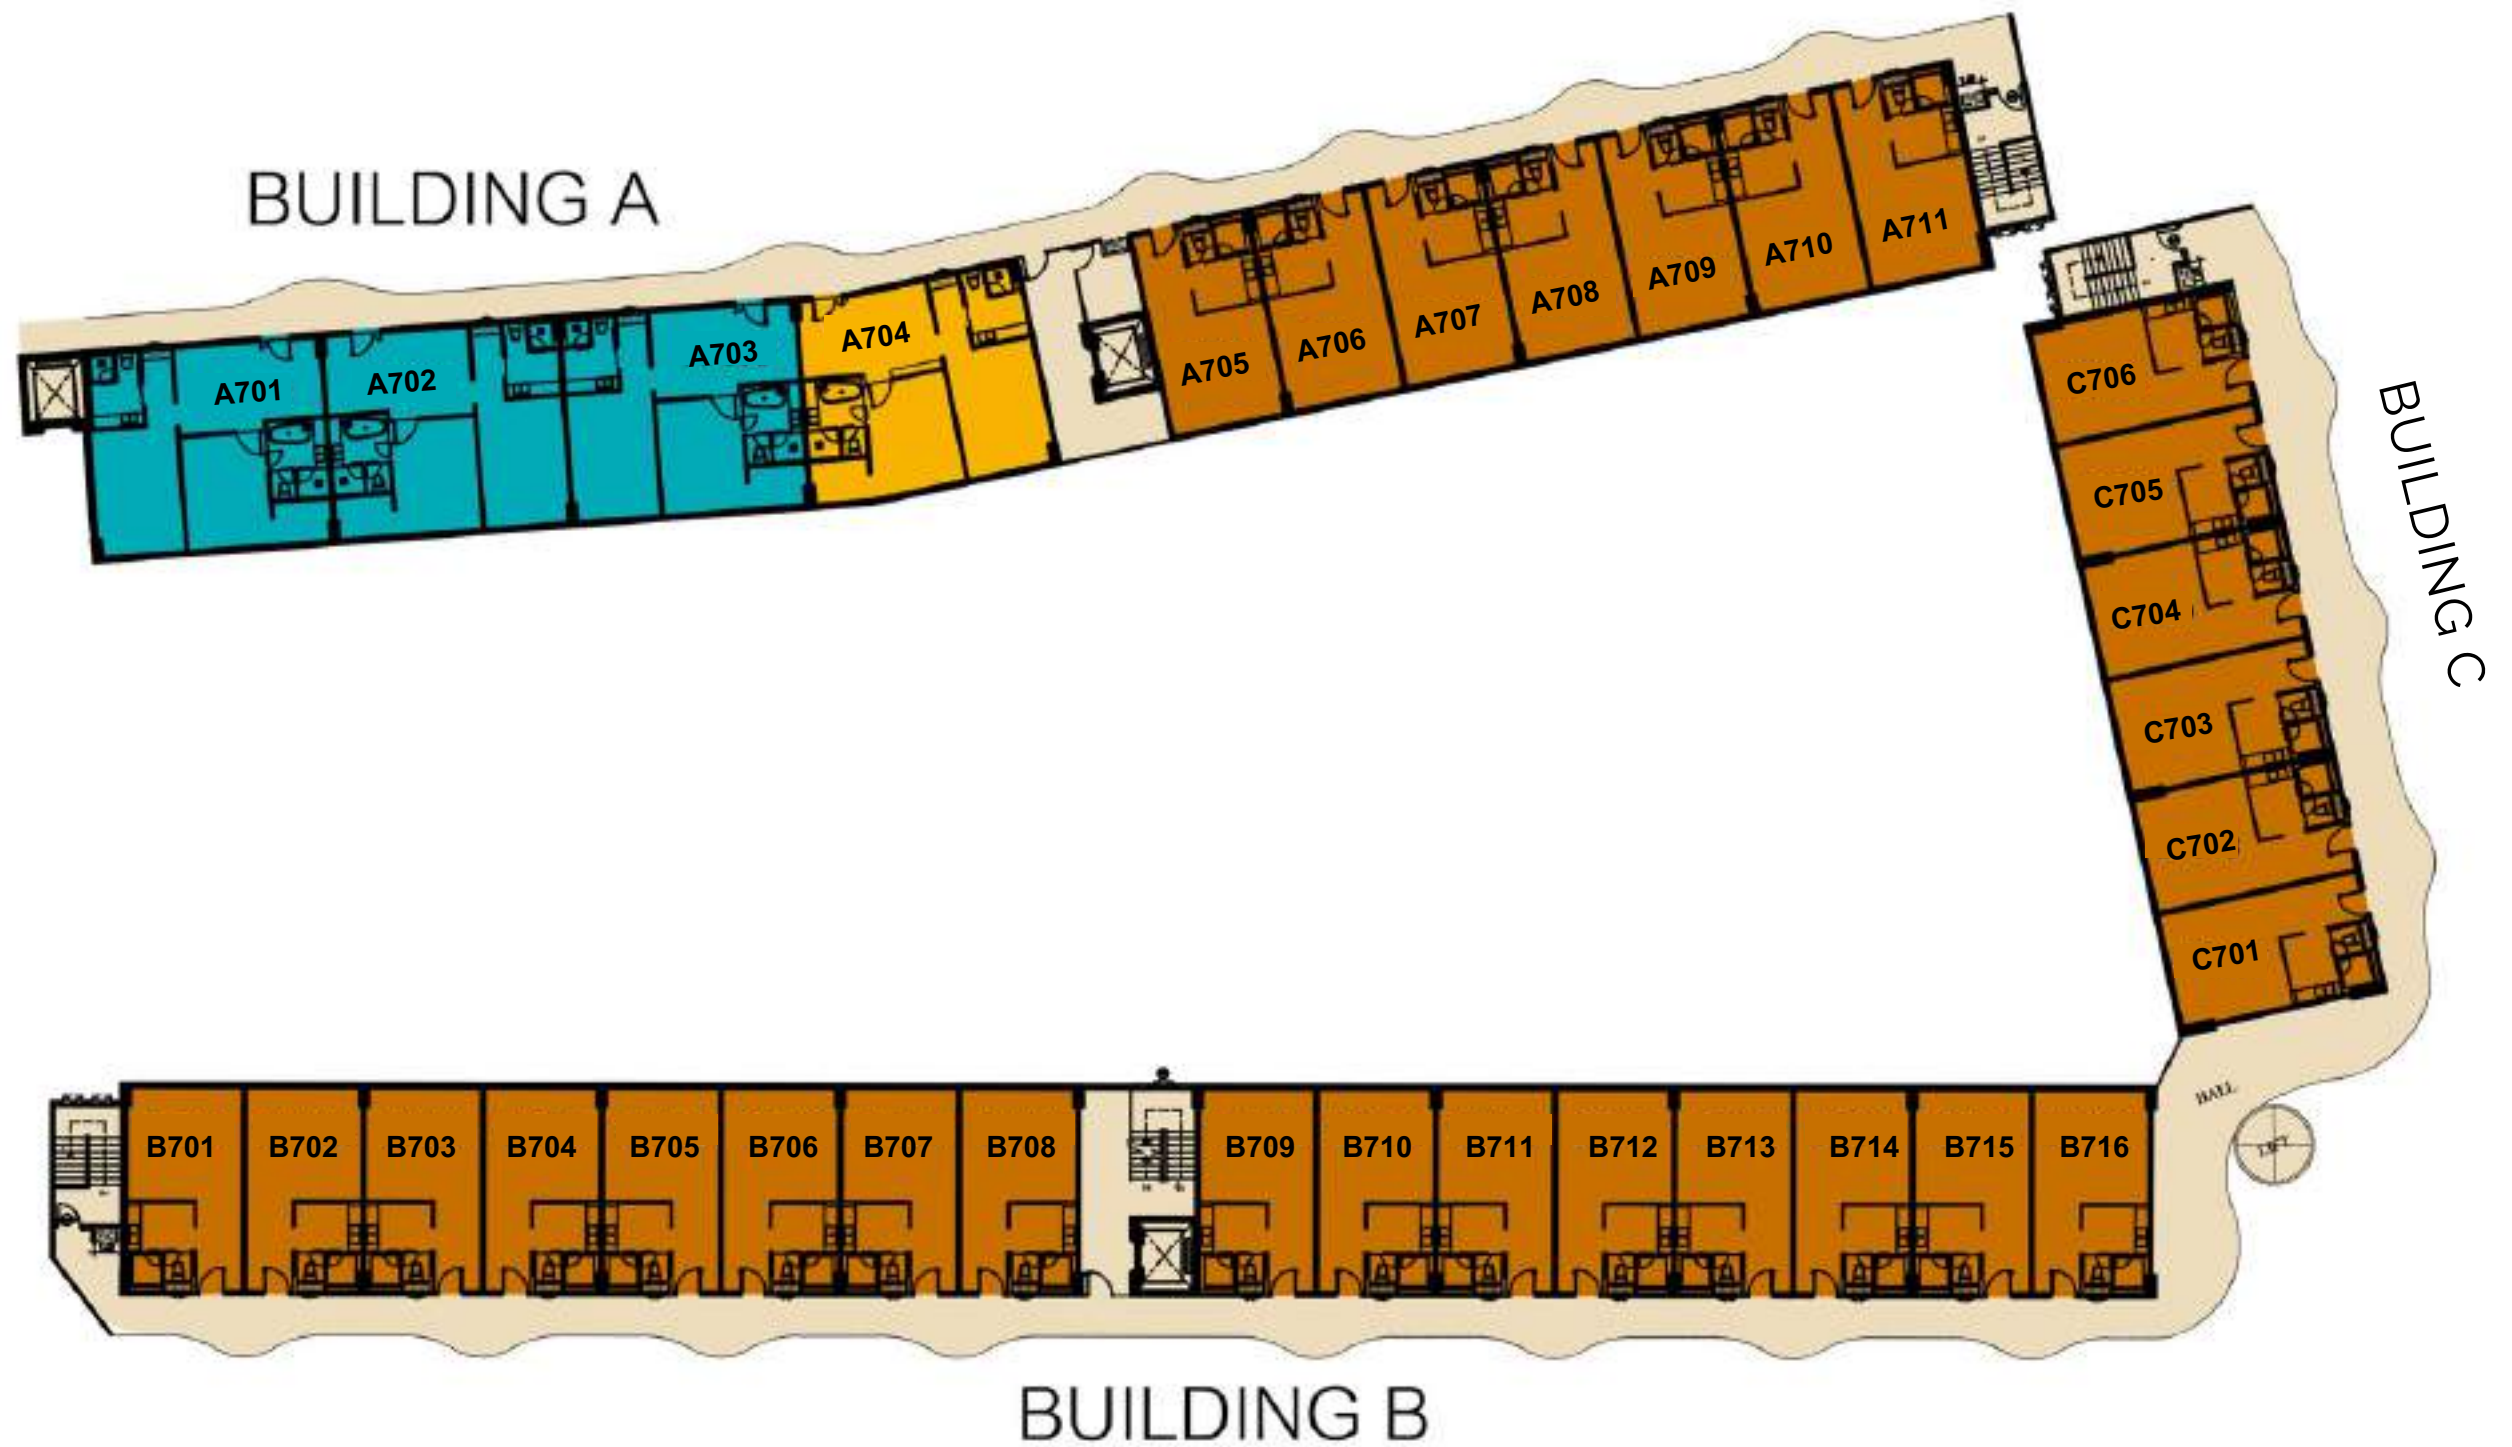

CAPRI RESIDENCE BANG TAO

7TH FLOOR PLAN

NORTH

-  TYPE A - 75 SQ.M. (1 UNIT)
-  TYPE B - 70 SQ.M. (3 UNIT)
-  TYPE C - 35 SQ.M. (26 UNIT)

CAPRI RESIDENCE BANG TAO

8TH FLOOR PLAN

NORTH

-  TYPE A - 75 SQ.M. (1 UNIT)
-  TYPE B - 70 SQ.M. (3 UNIT)
-  TYPE C - 35 SQ.M. (26 UNIT)

ROOM PLAN

WWW.FANTASEAPLUS.COM

TYPE A

TWO BEDROOM

TOTAL AREA:
75 SQ.M.

Two
Bedroom

Bathtub

Kitchen