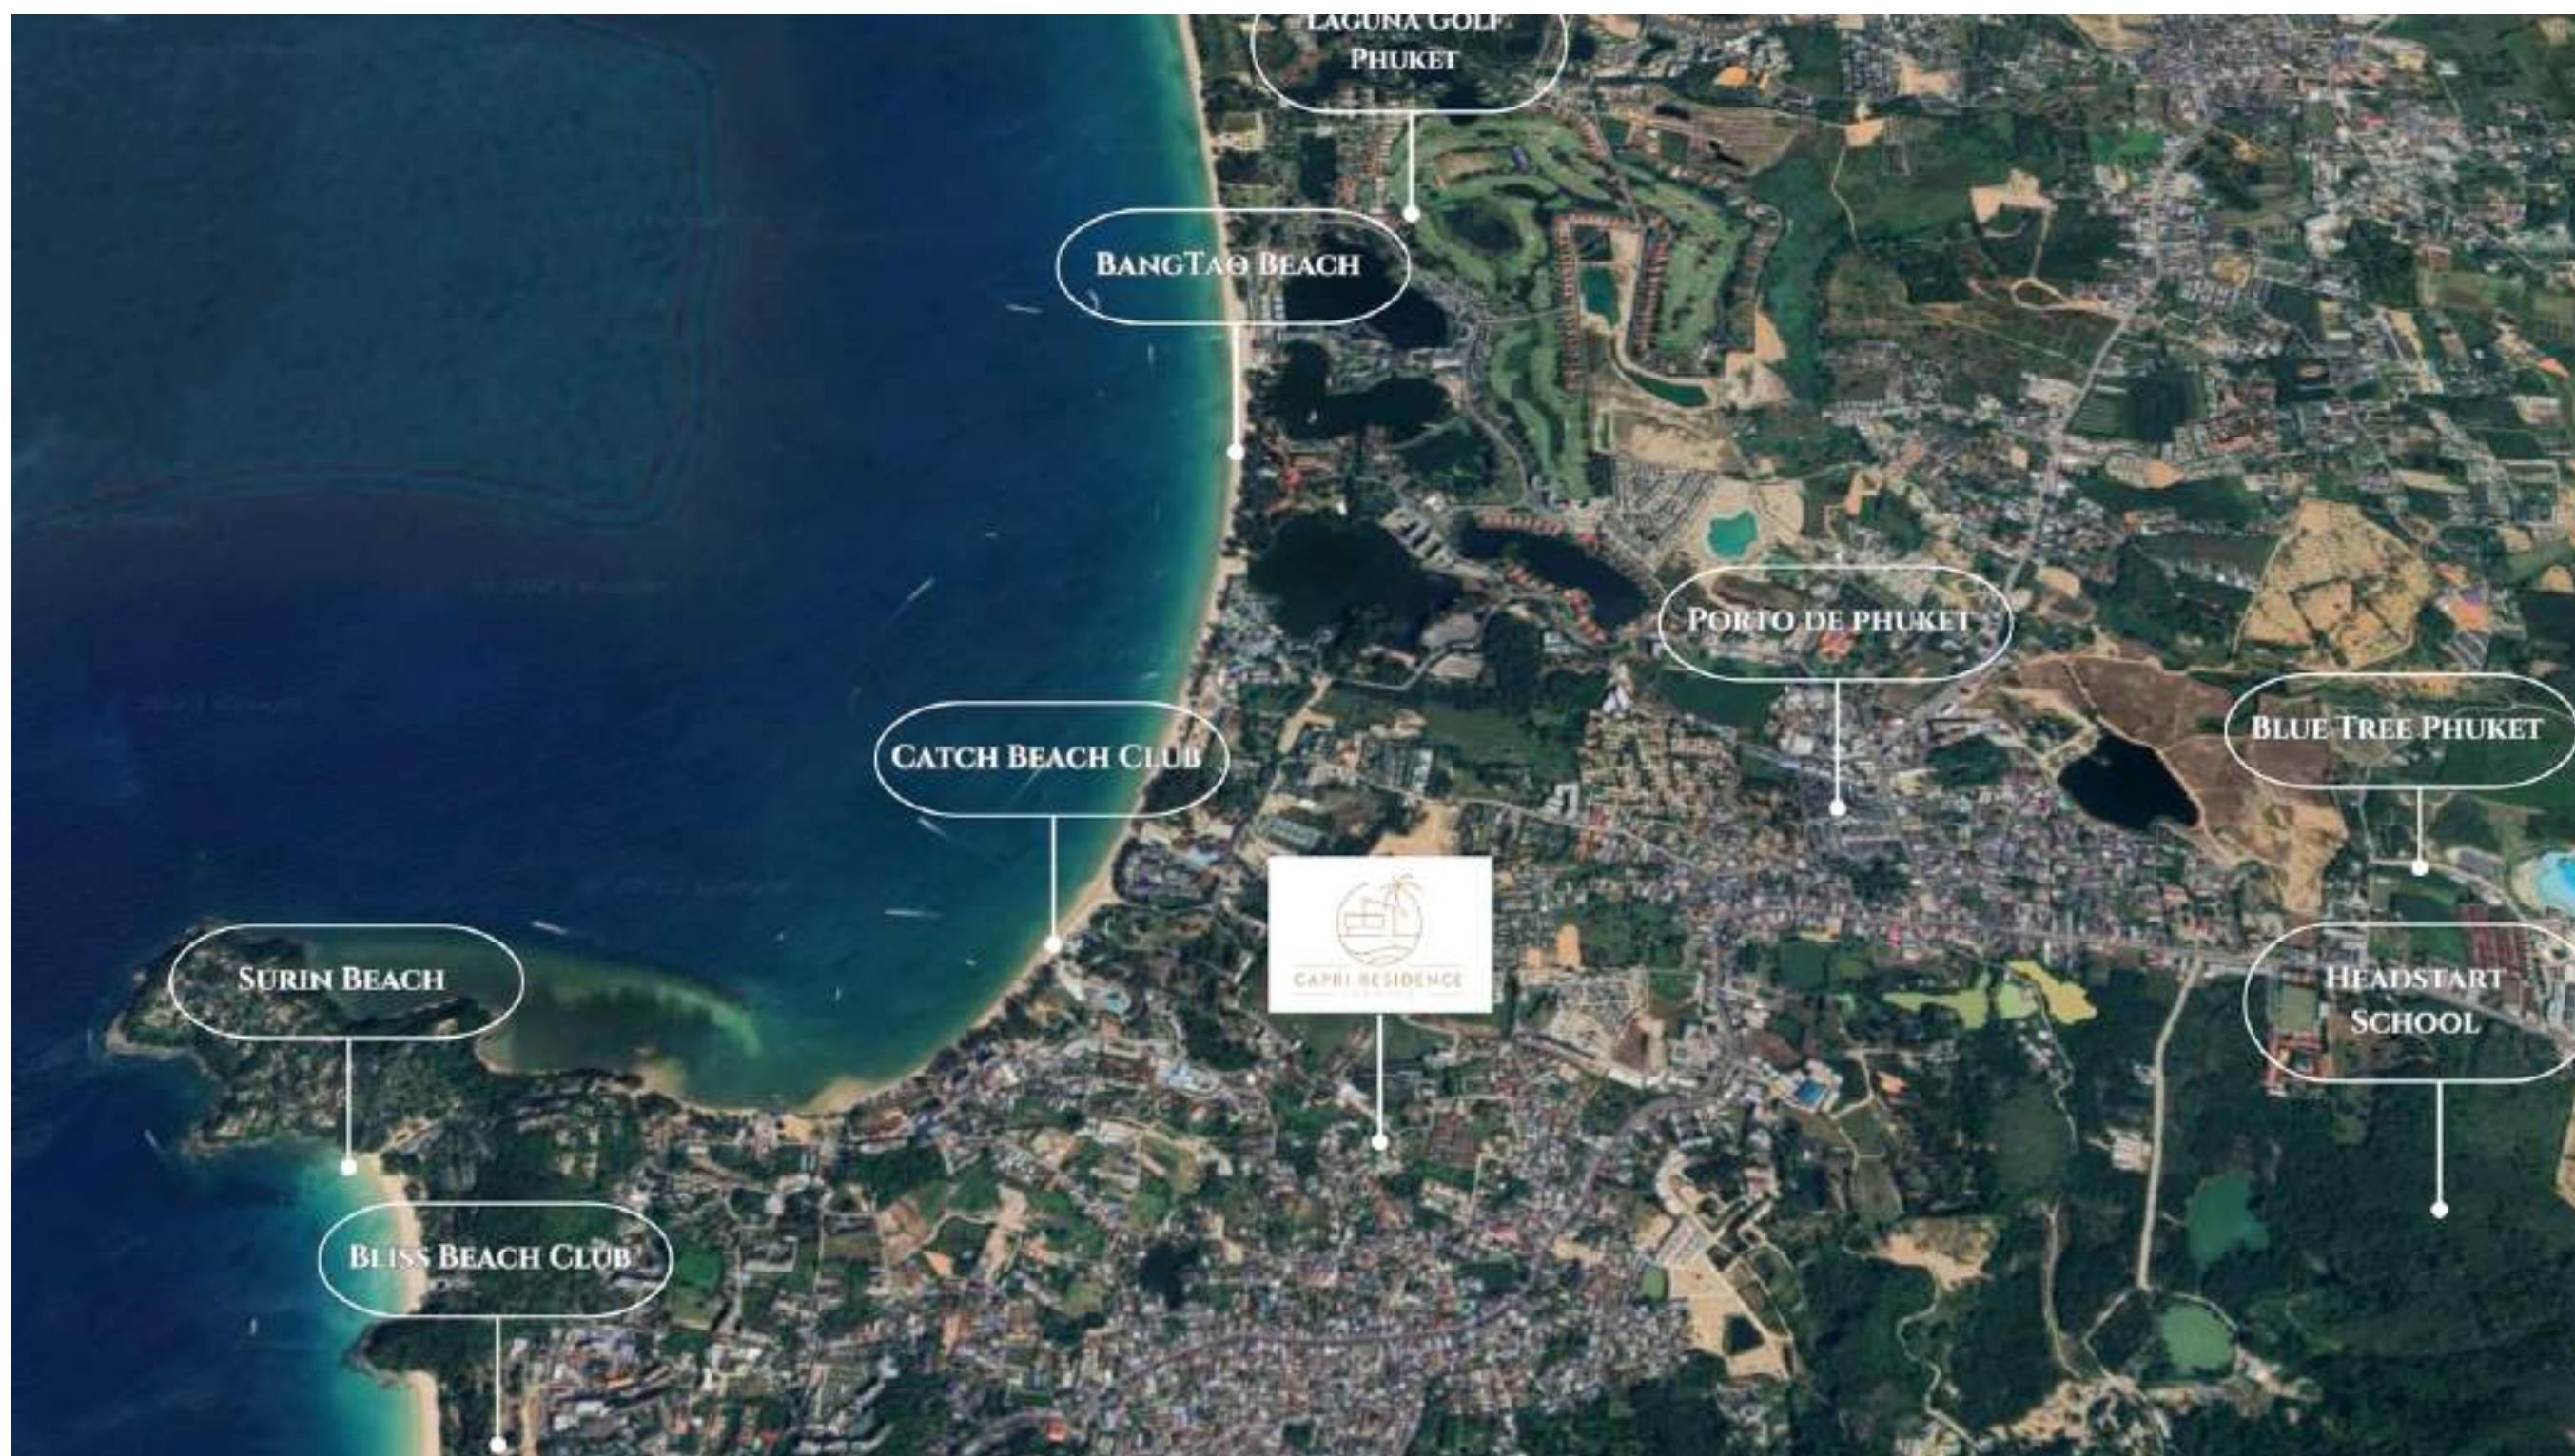

CAPRI RESIDENCE

BANGTAO PHUKET THAILAND

WWW.FANTASEAPLUS.COM

CAPRI RESIDENCE
DUBAI

CAPRI RESIDENCE BANG TAO

Welcome to Capri Residence Bang Tao, where luxury living meets tropical bliss. Nestled in the heart of Phuket, just 850 meters away from the iconic Catch Beach Club, our exclusive development offers a lifestyle of opulence and tranquility.

LOCATION

CAPRI RESIDENCE BANG TAO

LIFESTYLE

CAPRI RESIDENCE BANG TAO

BANG TAO BEACH

LIFESTYLE

CAPRI RESIDENCE BANG TAO

CATCH BEACH CLUB

NEAR US

CAPRI RESIDENCE BANG TAO

NEARBY SHOPPING MALL

- Tasco Lotus Cherng Talay 1.4 KM.
- Boat Avenue Villa Market 2.8 KM.
- Porto de Phuket 5 KM.
- Laguna Phuket Avenue 6 KM.
- Robinson Lifestyle Thalang 9.2 KM.
- Makro Thalang 9.3 KM.
- Central Floresta Phuket 22 KM.

NEARBY HOSPITALS

- Thalang Hospital 10 KM.
- Bangkok Hospital Phuket 17 KM.
- Bangkok Hospital Siriroj 20 KM.
- Dibuk Hospital 24 KM.

NEAR US

CAPRI RESIDENCE BANG TAO

NEARBY SCHOOLS

- Phuket International Academy 6 KM.
- British International School, Phuket 9 KM.
- HeadStart International School
Cherngtalay Campus 11 KM.
- UWC Thailand International School 13 KM.
- QSI International School of Phuket 21 KM.