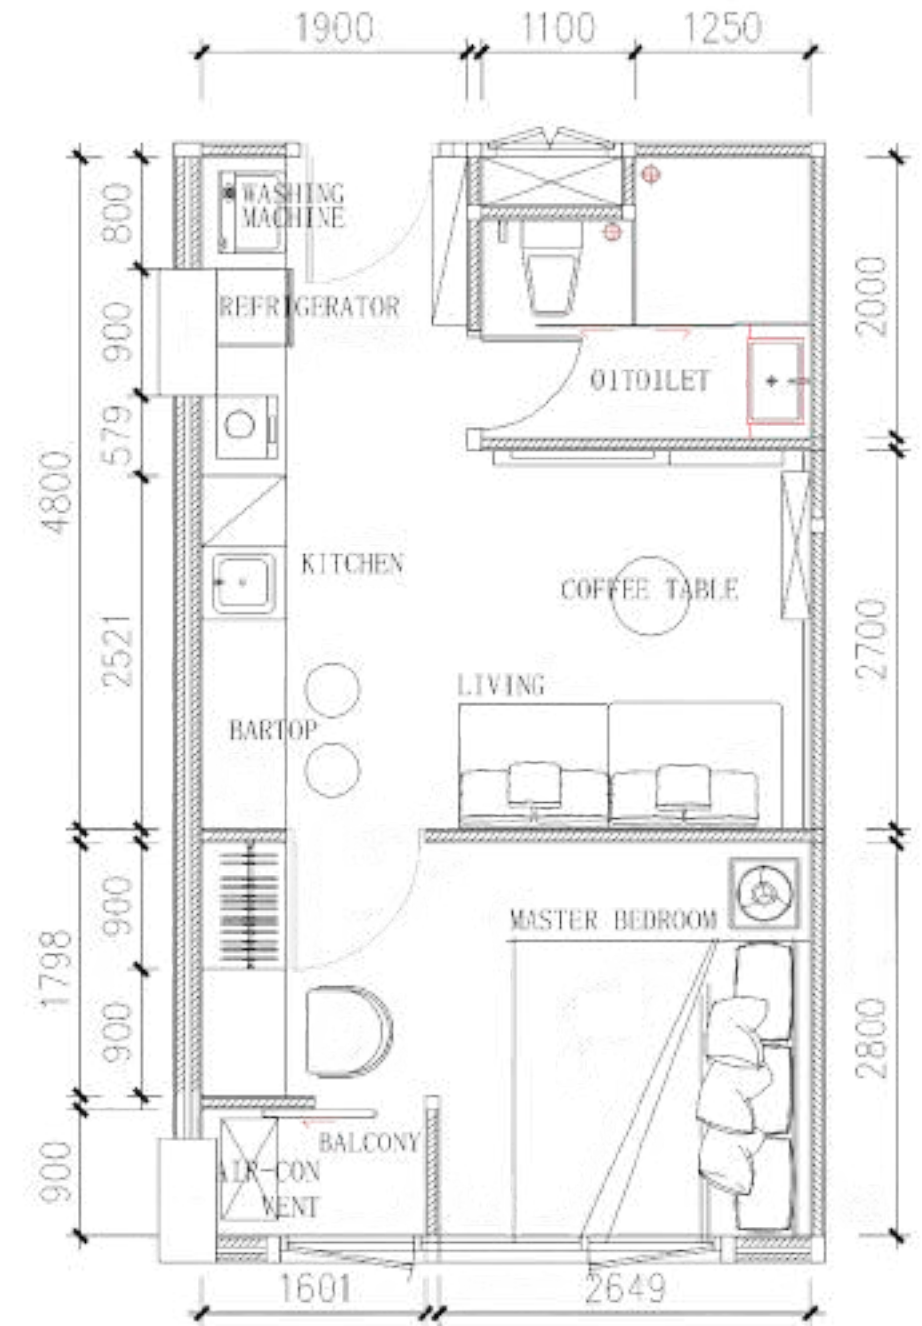

Two
Bedroom

Bathtub

Kitchen

Dining Area

Laundry

Bathroom

TYPE C

ONE BEDROOM

TOTAL AREA:
35 SQ.M.

One
Bedroom

Kitchen

Dining Area

Laundry

Bathroom

CAPRI RESIDENCE
LANG TAO

CAPRI RESIDENCE
2020