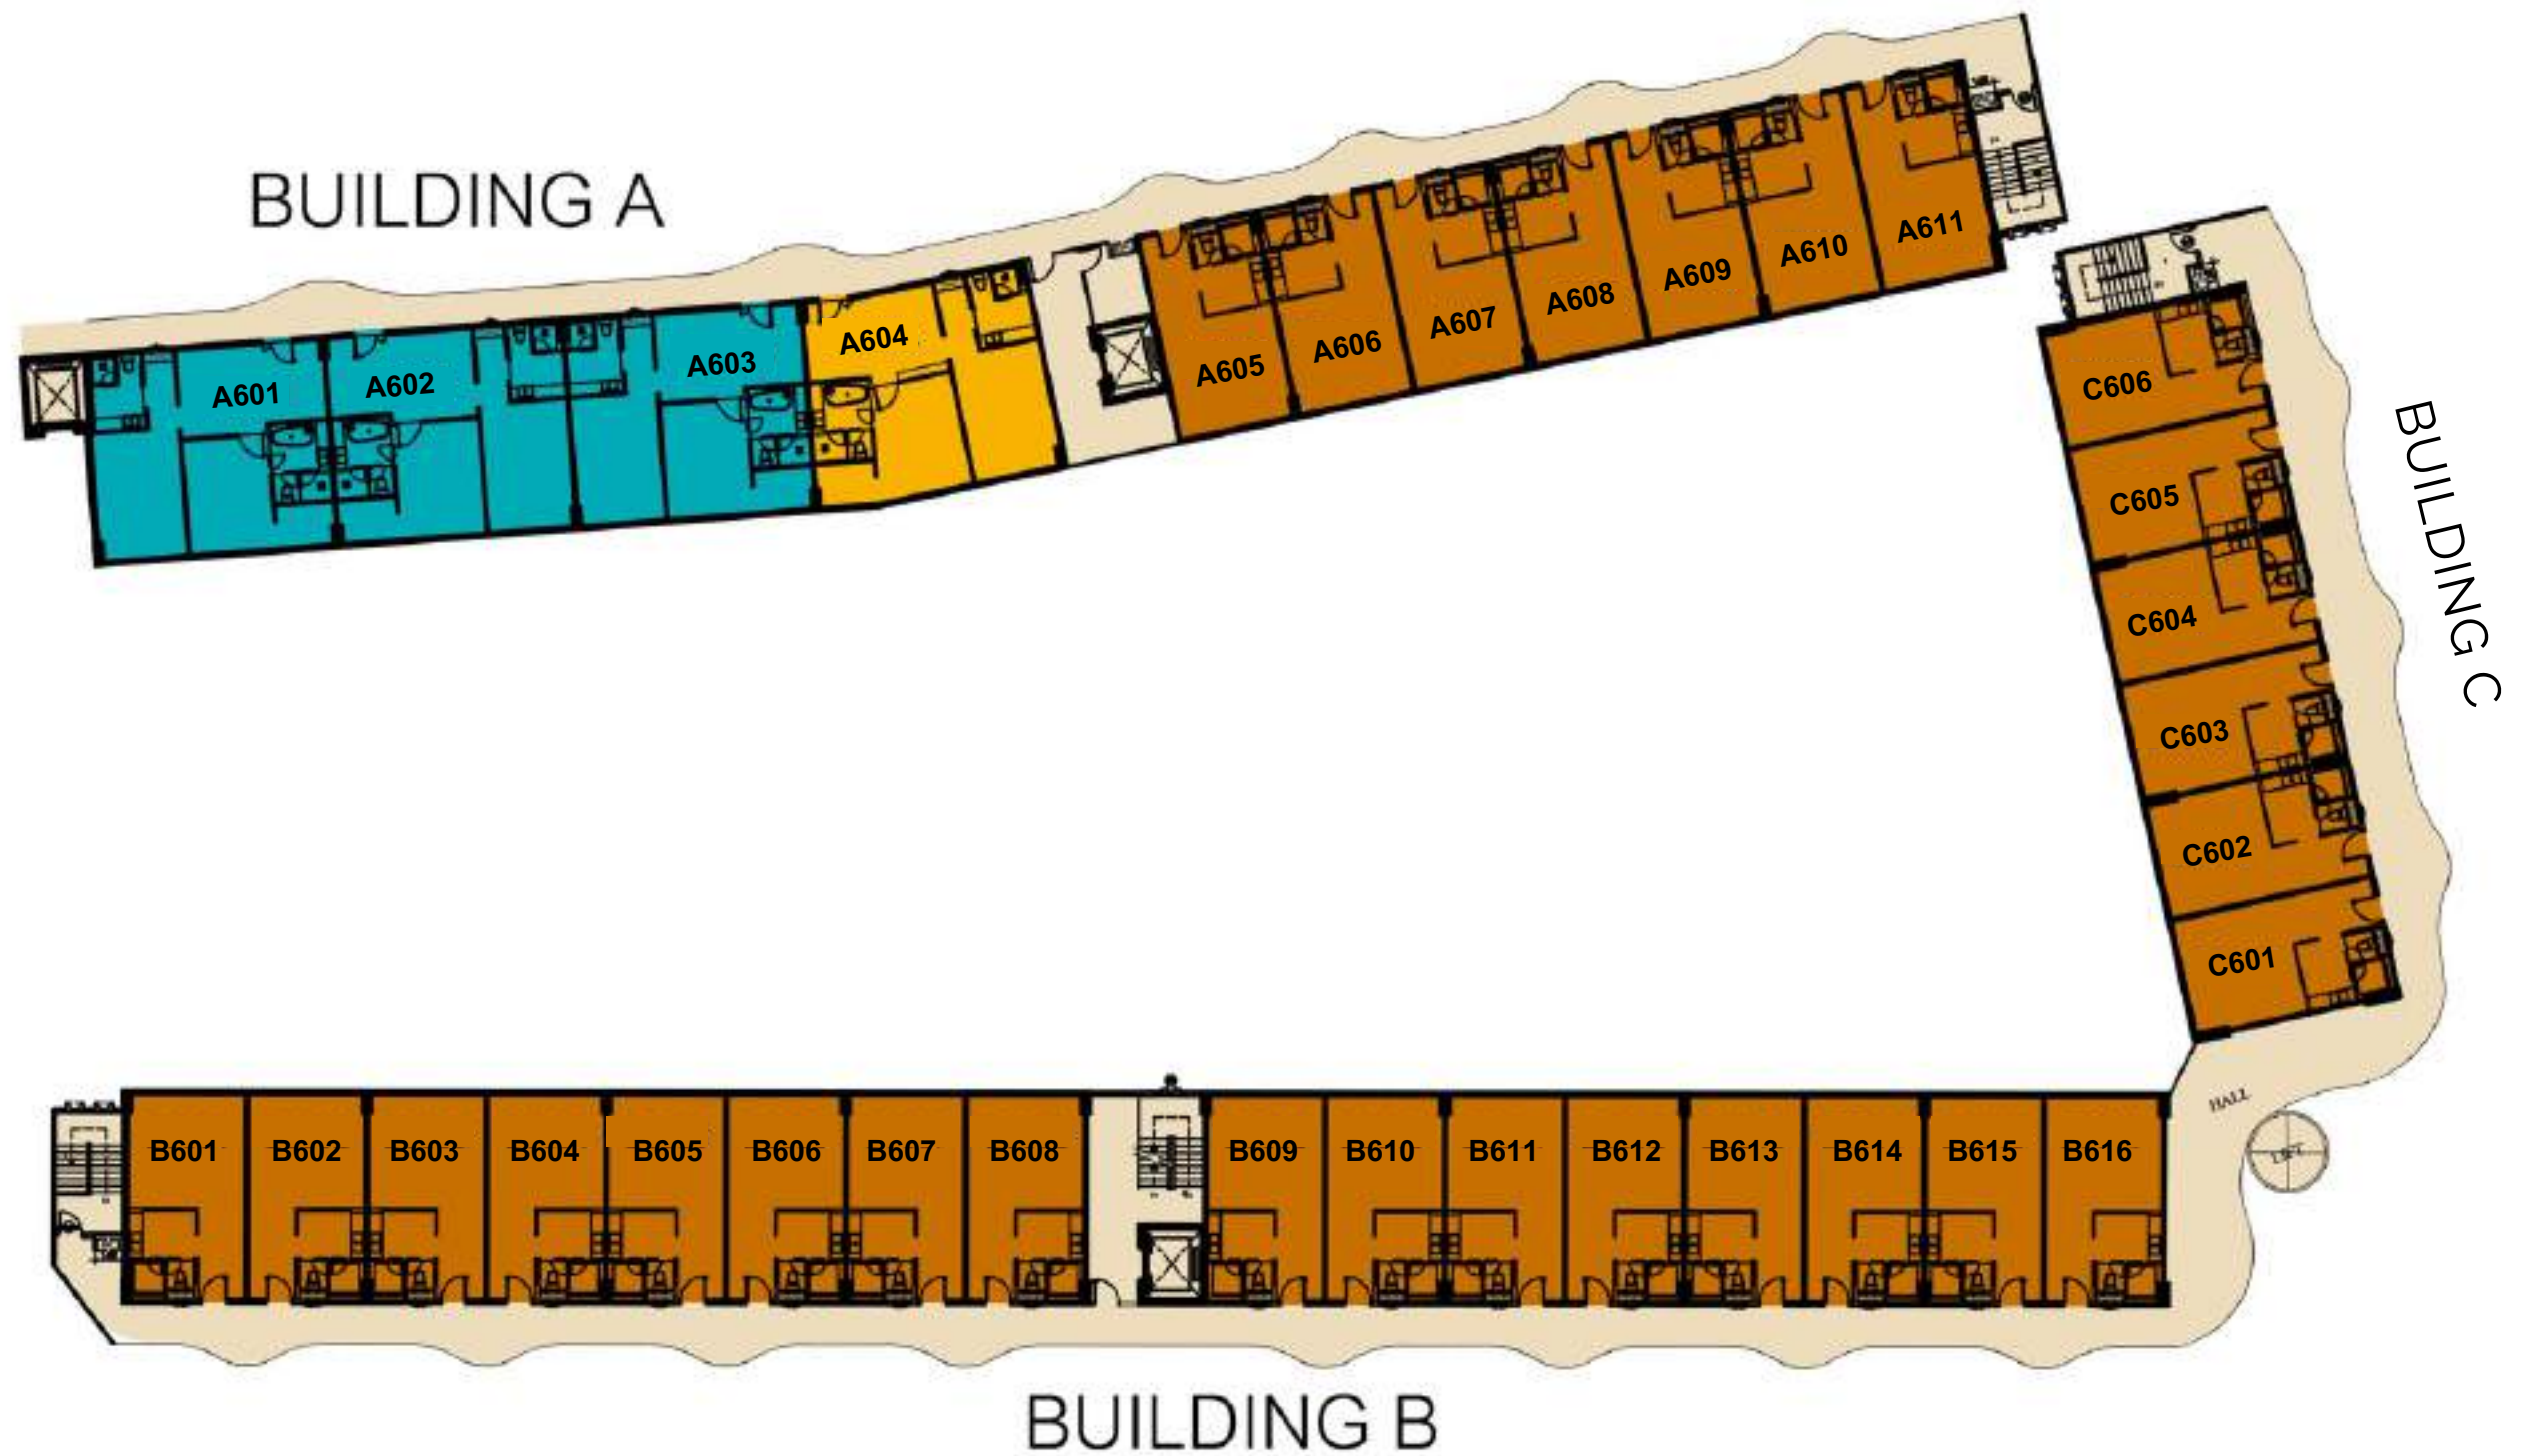

CAPRI RESIDENCE BANG TAO

5TH FLOOR PLAN

NORTH

-  TYPE A - 75 SQ.M. (1 UNIT)
-  TYPE B - 70 SQ.M. (3 UNIT)
-  TYPE C - 35 SQ.M. (26 UNIT)

CAPRI RESIDENCE BANG TAO

6TH FLOOR PLAN

NORTH

-  TYPE A - 75 SQ.M. (1 UNIT)
-  TYPE B - 70 SQ.M. (3 UNIT)
-  TYPE C - 35 SQ.M. (26 UNIT)